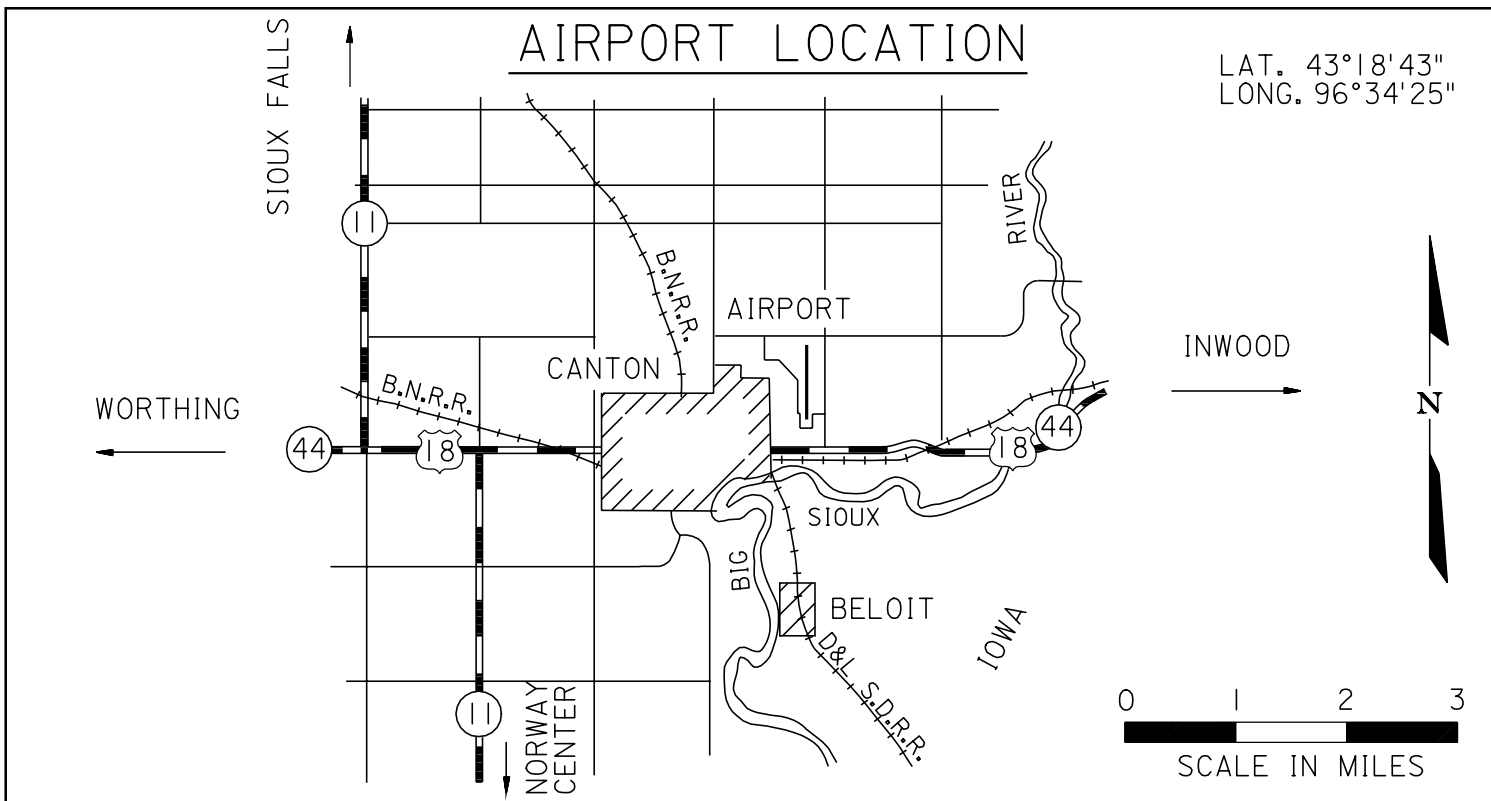

Airport Ident 7G9
CANTON

CANTON

AIRPORT LAYOUT

AIRPORT ELEVATION 1289'

<p>RUNWAY SURFACE: 17 / 35 Asphalt</p> <p>LIGHTED: 17 / 35 and Beacon Dusk to Dawn</p> <p>FUEL: 100 LL</p> <p>REPAIRS: NONE</p> <p>TRANSPORTATION: Courtesy car available</p> <p>MEALS: In Town 1 Mile</p> <p>MANAGER: Dean Libra Phone 605-987-9010 Phone 605-987-2100</p> <p>OWNER: City of Canton</p>	<p>RADIO: Unicom 122.8</p> <p>NAV. AIDS: VOR FSD 115.0 147/22.3</p> <p>FSS: 1-800-992-7433</p> <p>WEATHER: FSS</p> <p>REMARKS: Attended 9-5 M-F Telephone available</p>
--	--

CANTON

Revised: 9/09