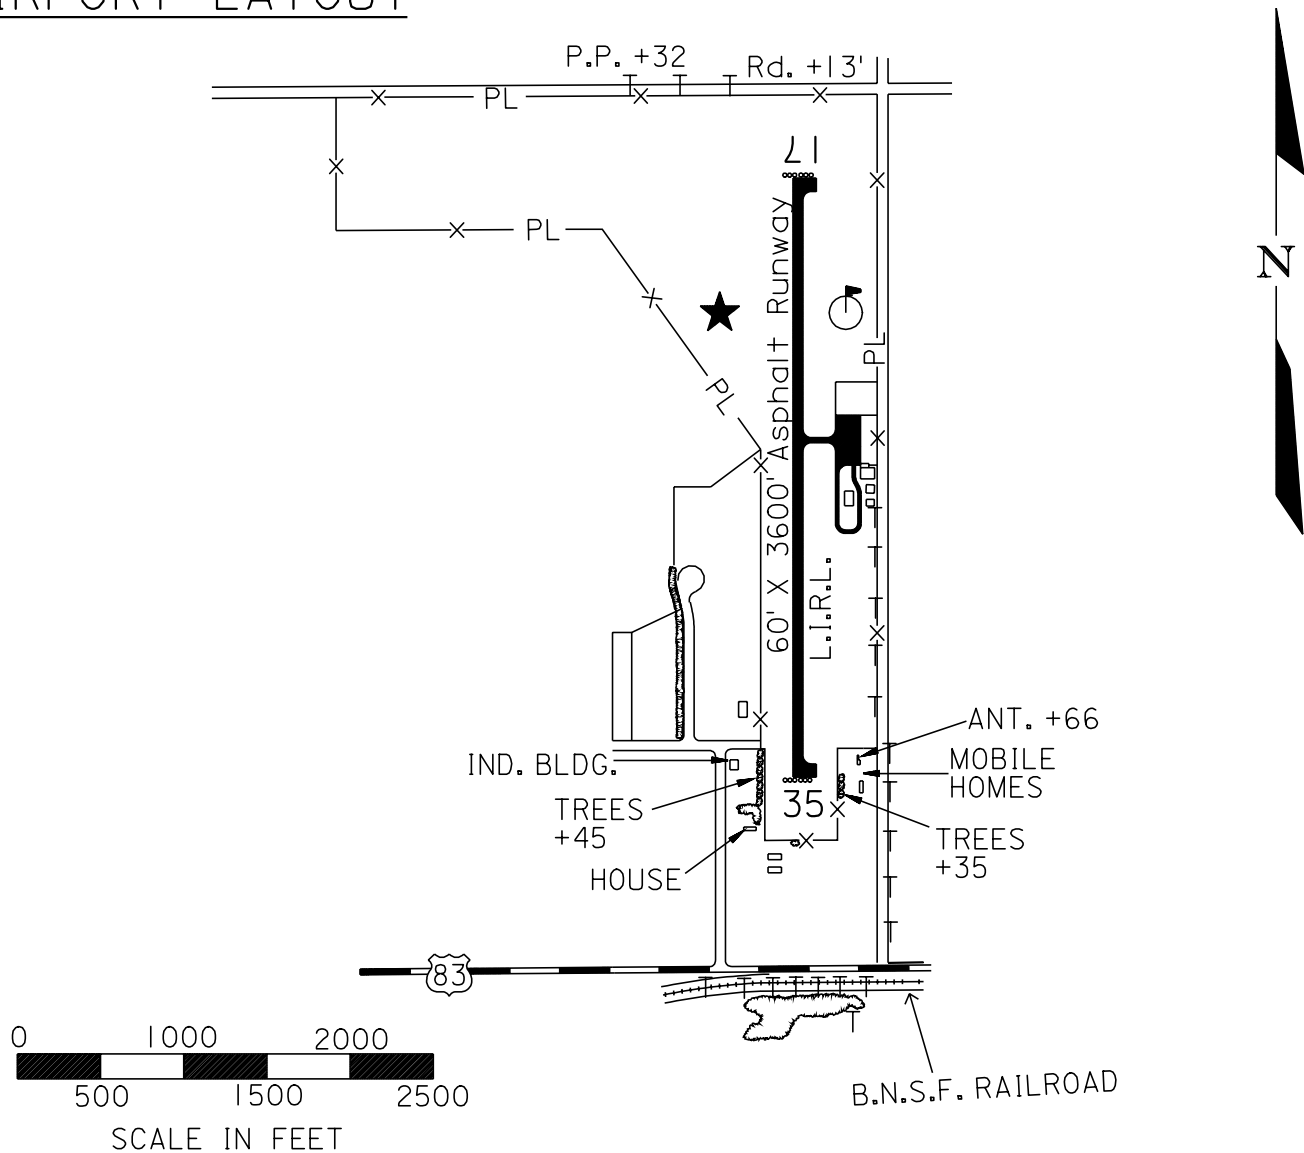

Airport Ident 7G9
CANTON

CANTON

AIRPORT LAYOUT

AIRPORT ELEVATION 1289'

<p>RUNWAY SURFACE: 17 / 35 Asphalt</p> <p>LIGHTED: 17 / 35 and Beacon Dusk to Dawn</p> <p>FUEL: 100 LL</p> <p>REPAIRS: NONE</p> <p>TRANSPORTATION: Courtesy car available</p> <p>MEALS: In Town 1 Mile</p> <p>MANAGER: Dean Libra Phone 605-987-9010 Phone 605-987-2100</p> <p>OWNER: City of Canton</p>	<p>RADIO: Unicom 122.8</p> <p>NAV. AIDS: VOR FSD 115.0 147/22.3</p> <p>FSS: 1-800-992-7433</p> <p>WEATHER: FSS</p> <p>REMARKS: Attended 9-5 M-F Telephone available</p>
--	--

CANTON

Revised: 9/09