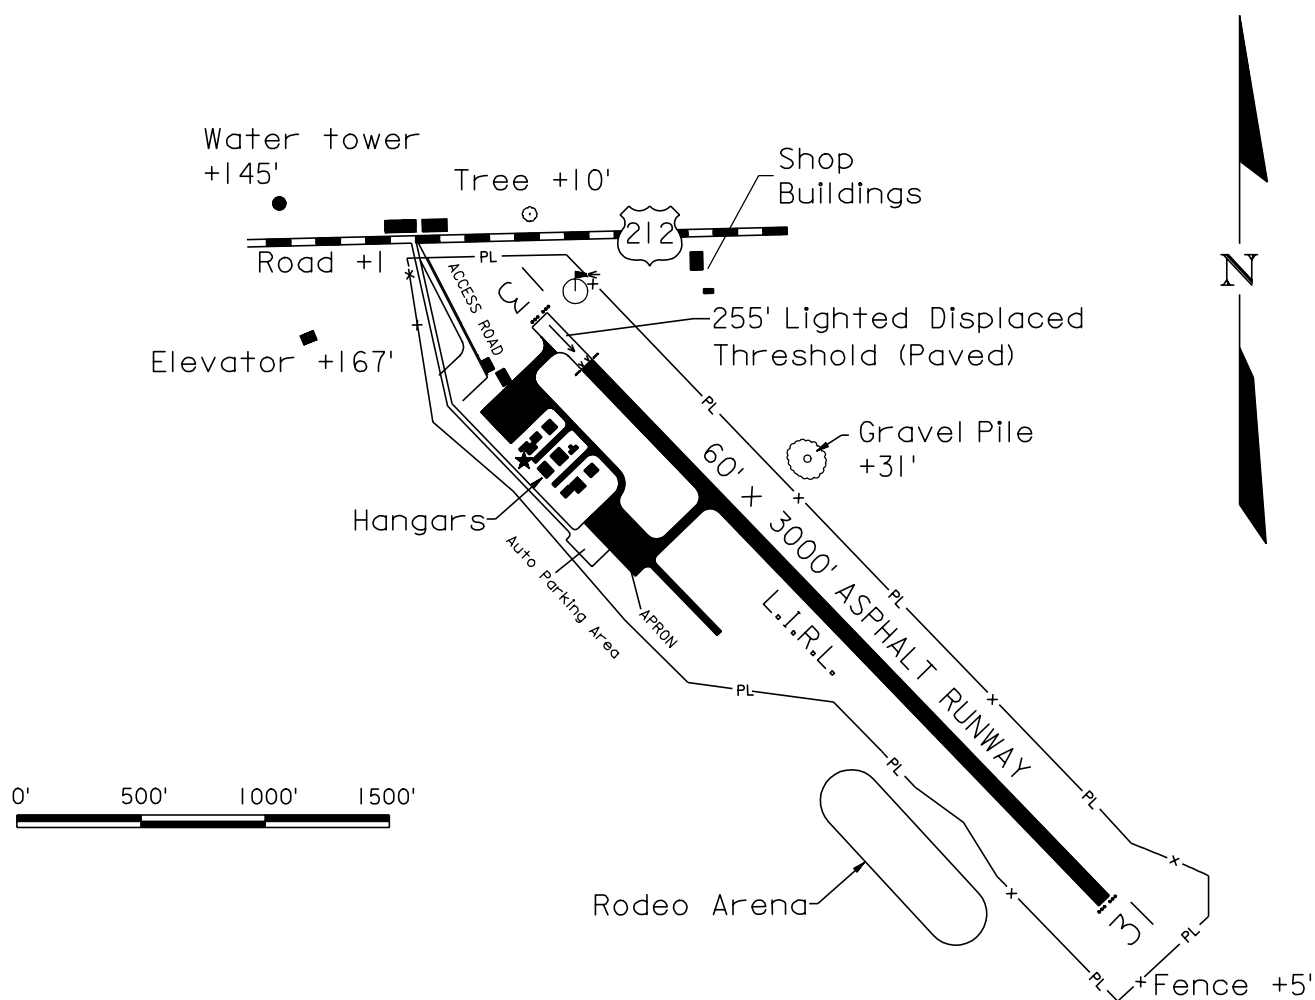

FAULKTON

Airport Ident 3FU
FAULKTON

AIRPORT LOCATION

LAT. 45°01'47"
LONG. 99°06'40"

AIRPORT LAYOUT

AIRPORT ELEVATION 1569'

RUNWAY SURFACE: 13 / 31 Asphalt

LIGHTED: 13 / 31 and Beacon

FSS: 1-800-992-7433

WEATHER: FSS

REMARKS: Unattended
Distance between threshold lights 3000'