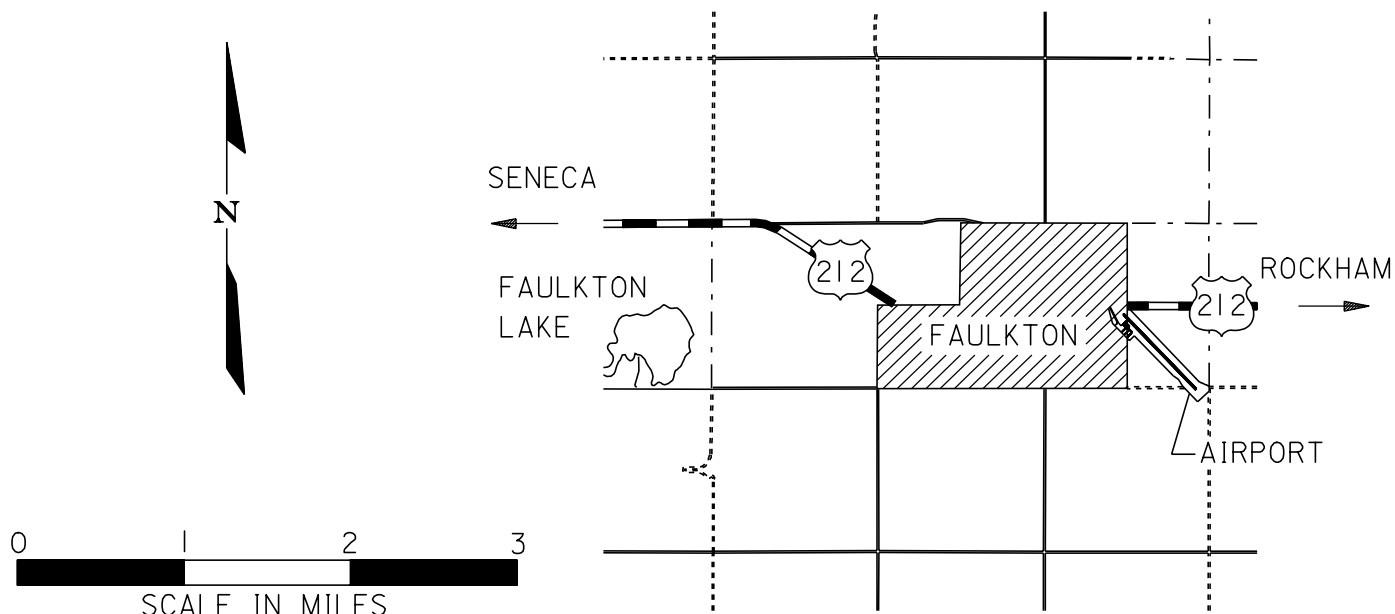

FAULKTON

Airport Ident 3FU
FAULKTON

AIRPORT LOCATION

LAT. 45°01'47"
LONG. 99°06'40"

AIRPORT LAYOUT

AIRPORT ELEVATION 1569'

RUNWAY SURFACE: 13 / 31 Asphalt

LIGHTED: 13 / 31 and Beacon

FSS: 1-800-992-7433

WEATHER: FSS

REMARKS: Unattended
Distance between threshold lights 3000'