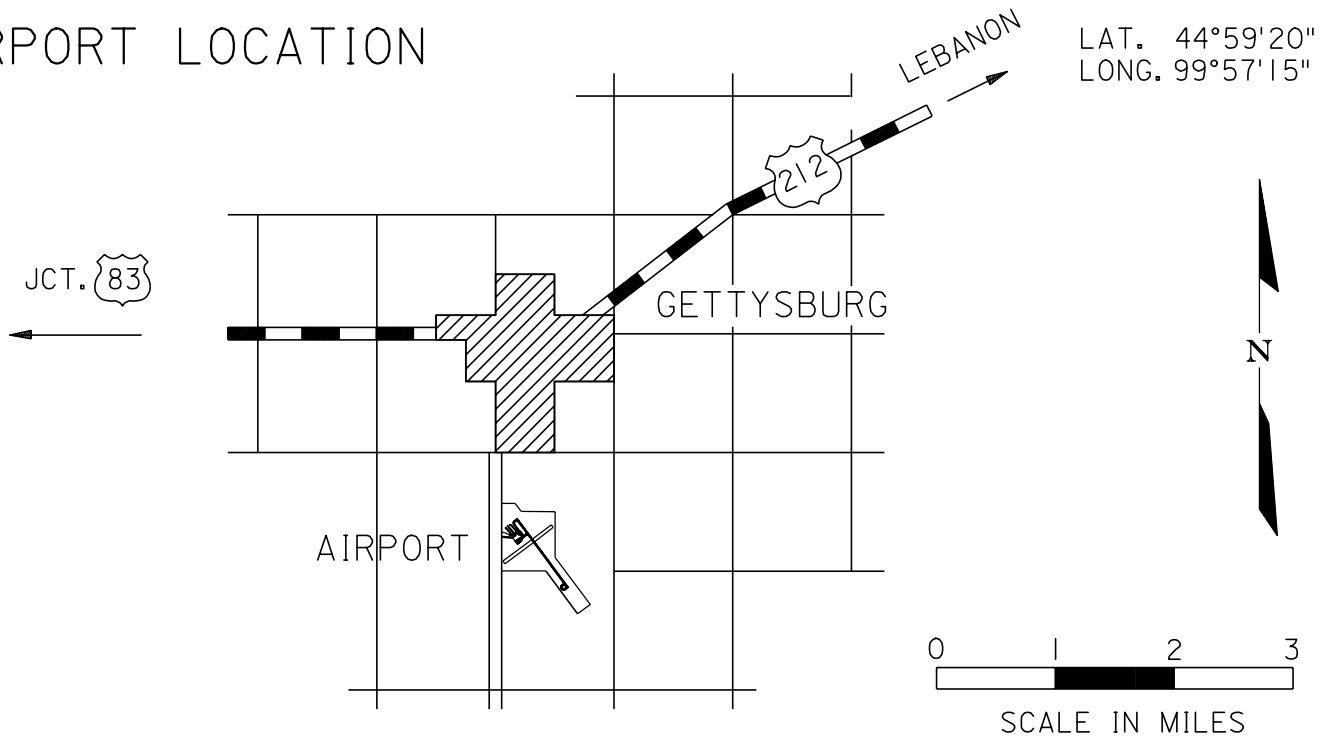

GETTYSBURG

Airport Ident ØD8
GETTYSBURG

AIRPORT LOCATION

AIRPORT LAYOUT

AIRPORT ELEVATION 2061'

<p>RUNWAY SURFACE: 13 / 31 Asphalt 4 / 22 Turf</p> <p>LIGHTED: 13 / 31 and Beacon</p> <p>FUEL: 100 LL & JET A</p> <p>REPAIRS: Major, Minor</p> <p>TRANSPORTATION: None</p> <p>MEALS: In Town</p> <p>MANAGER: Bill Eliason (605) 765-2207</p> <p>OWNER: City of Gettysburg</p>	<p>RADIO: Unicom 122.8</p> <p>NAV. AIDS: Mike-A-Lite, Key Mike 3,5,7 Times 122.8 For Runway Lights GPS RWY 31</p> <p>FSS: 1-800-992-7433</p> <p>WEATHER: FSS AWOS AV 122.8 (617) 262-3825</p> <p>REMARKS: Pay Telephone Available 4/22 Turf soft when wet. FB0-(605) 765-9197 Attended April -Nov. 8am-6pm</p>
---	---