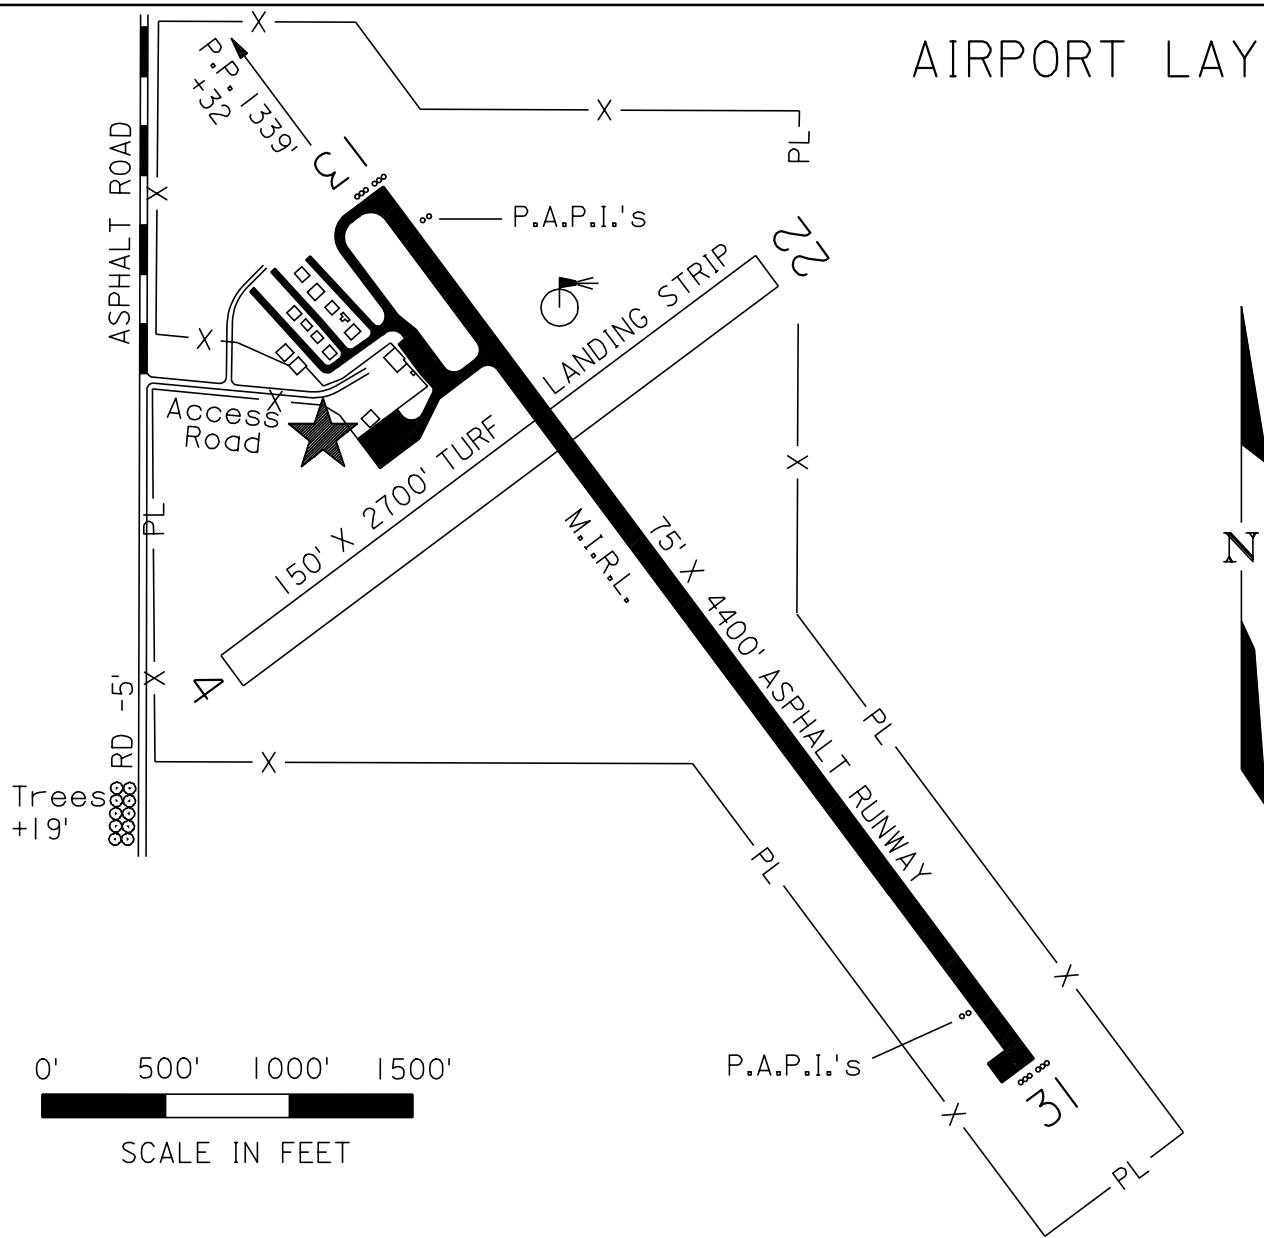

GETTYSBURG

Airport Ident ØD8
GETTYSBURG

AIRPORT LOCATION

AIRPORT LAYOUT

AIRPORT ELEVATION 2061'

<p>RUNWAY SURFACE: 13 / 31 Asphalt 4 / 22 Turf</p> <p>LIGHTED: 13 / 31 and Beacon</p> <p>FUEL: 100 LL & JET A</p> <p>REPAIRS: Major, Minor</p> <p>TRANSPORTATION: None</p> <p>MEALS: In Town</p> <p>MANAGER: Bill Eliason (605) 765-2207</p> <p>OWNER: City of Gettysburg</p>	<p>RADIO: Unicom 122.8</p> <p>NAV. AIDS: Mike-A-Lite, Key Mike 3,5,7 Times 122.8 For Runway Lights GPS RWY 31</p> <p>FSS: 1-800-992-7433</p> <p>WEATHER: FSS AWOS AV 122.8 (617) 262-3825</p> <p>REMARKS: Pay Telephone Available 4/22 Turf soft when wet. FB0-(605) 765-9197 Attended April -Nov. 8am-6pm</p>
---	---