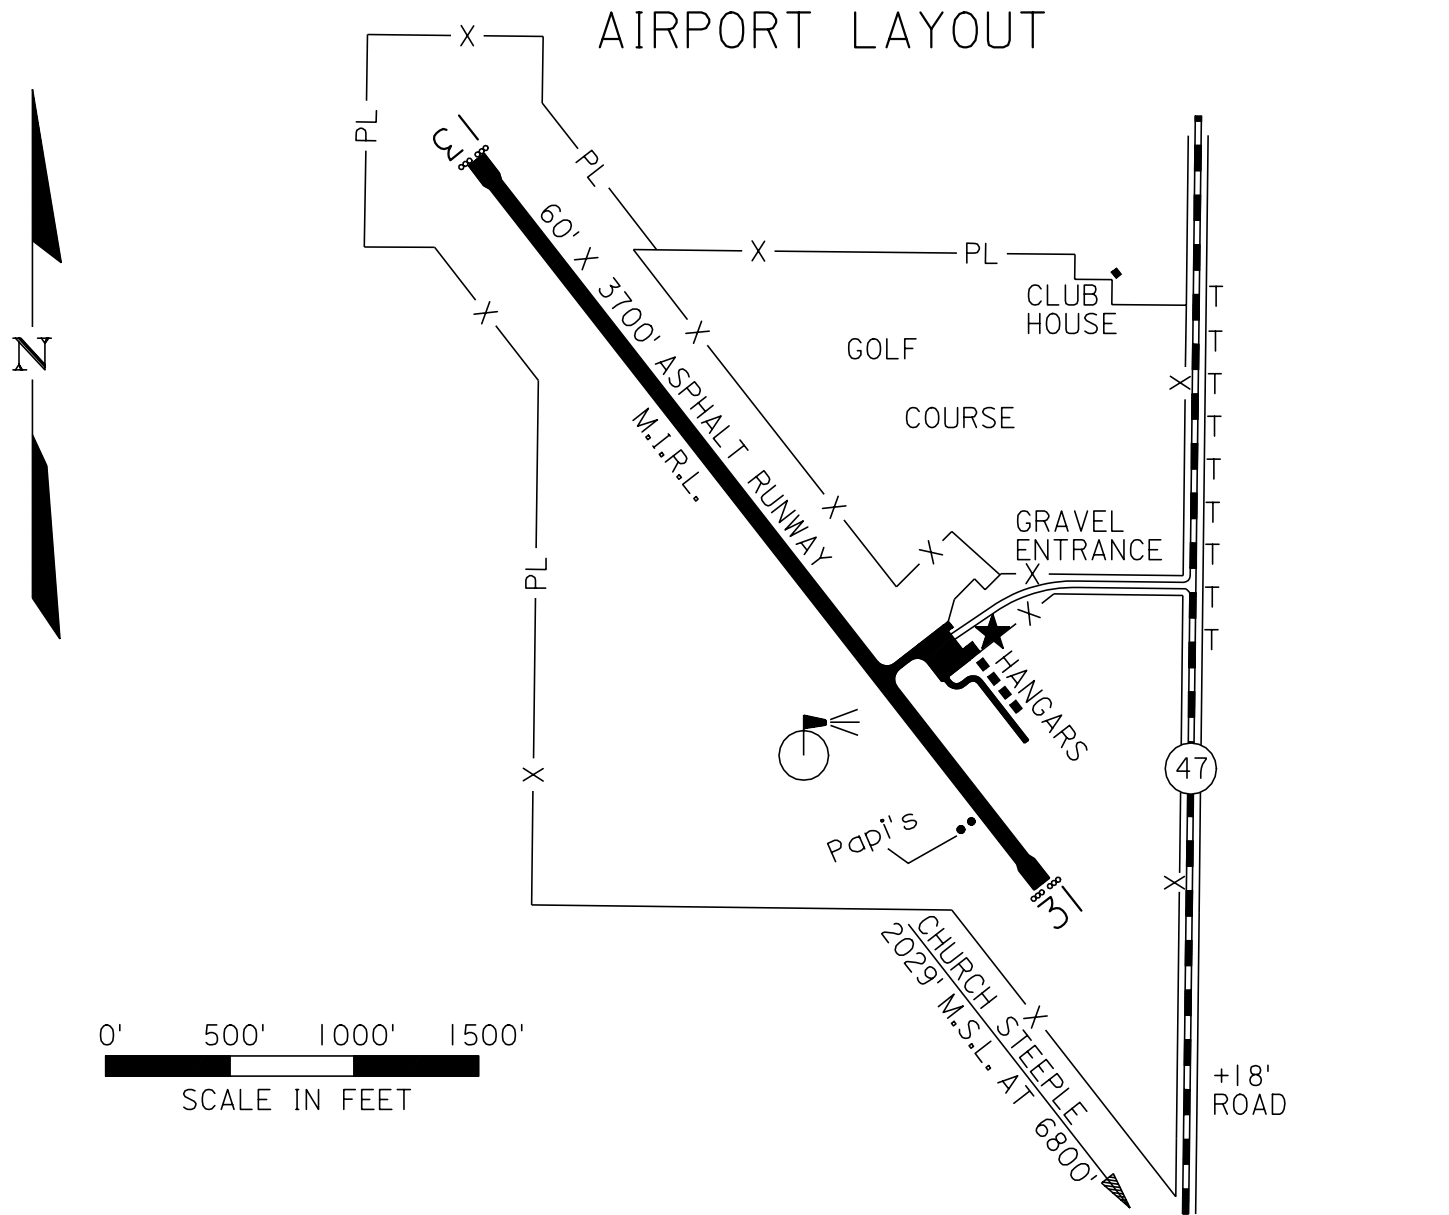

Airport Ident 9F8
HOVEN

HOVEN

AIRPORT LOCATION

LAT. 45°15'23"
LONG. 99°47'51"

AIRPORT LAYOUT

AIRPORT ELEVATION 1884'

<p>RUNWAY SURFACE: 13 / 31 Asphalt</p> <p>LIGHTED: 13 / 31 and Beacon</p> <p>FUEL: 100 LL</p> <p>REPAIRS: None</p> <p>TRANSPORTATION: None</p> <p>MEALS: In Town</p> <p>MANAGER: Eric Stuwe (605)948-2257</p> <p>OWNER: City of Hoven</p>	<p>RADIO: None, CTAF 122.8</p> <p>NAV. AIDS: Mike-A-Lite Key Mike 3 times @ 122.8 for low 5 times @ 122.8 for medium 7 times @ 122.8 for high</p> <p>FSS: 1-800-992-7433</p> <p>WEATHER: FSS</p> <p>REMARKS: Attended daylight hours; Telephone Available</p>
---	--