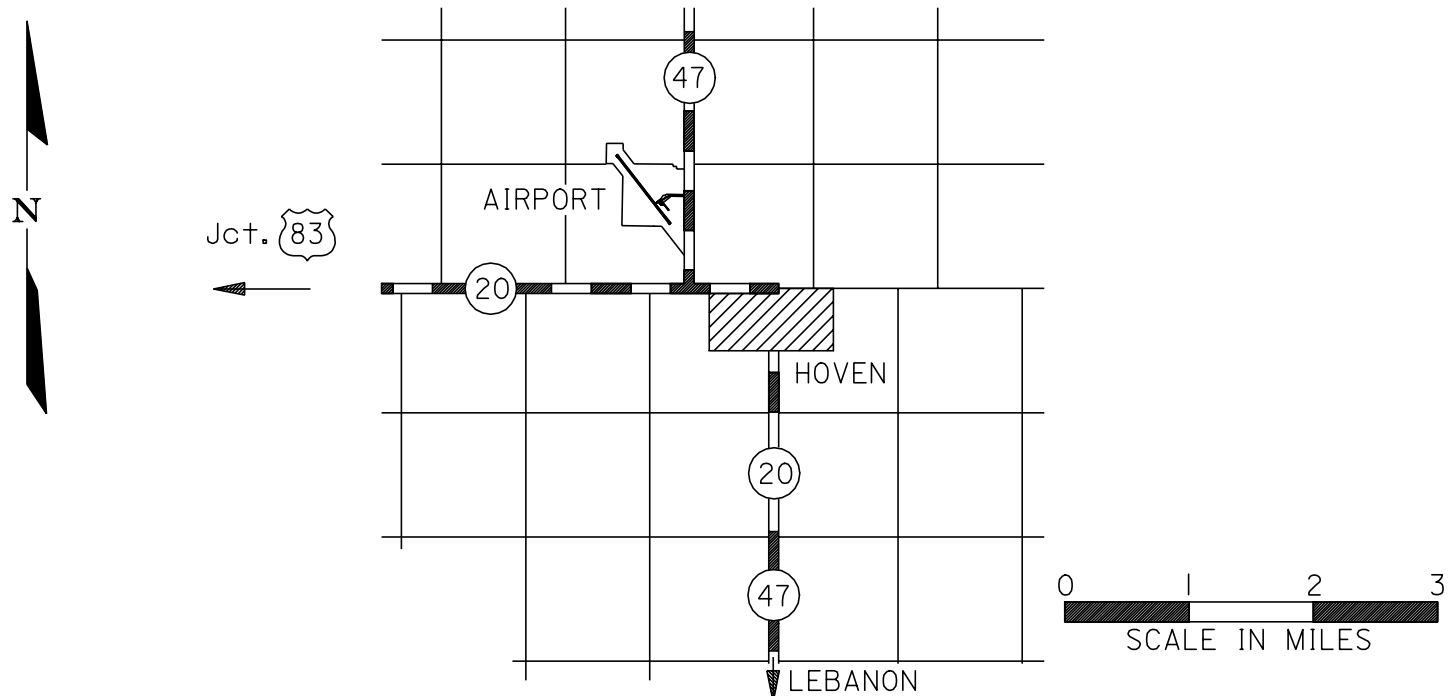

Airport Ident 9F8
HOVEN

HOVEN

AIRPORT LOCATION

LAT. 45°15'23"
LONG. 99°47'51"

AIRPORT LAYOUT

AIRPORT ELEVATION 1884'

<p>RUNWAY SURFACE: 13 / 31 Asphalt</p> <p>LIGHTED: 13 / 31 and Beacon</p> <p>FUEL: 100 LL</p> <p>REPAIRS: None</p> <p>TRANSPORTATION: None</p> <p>MEALS: In Town</p> <p>MANAGER: Eric Stuwe (605)948-2257</p> <p>OWNER: City of Hoven</p>	<p>RADIO: None, CTAF 122.8</p> <p>NAV. AIDS: Mike-A-Lite Key Mike 3 times @ 122.8 for low 5 times @ 122.8 for medium 7 times @ 122.8 for high</p> <p>FSS: 1-800-992-7433</p> <p>WEATHER: FSS</p> <p>REMARKS: Attended daylight hours; Telephone Available</p>
---	--