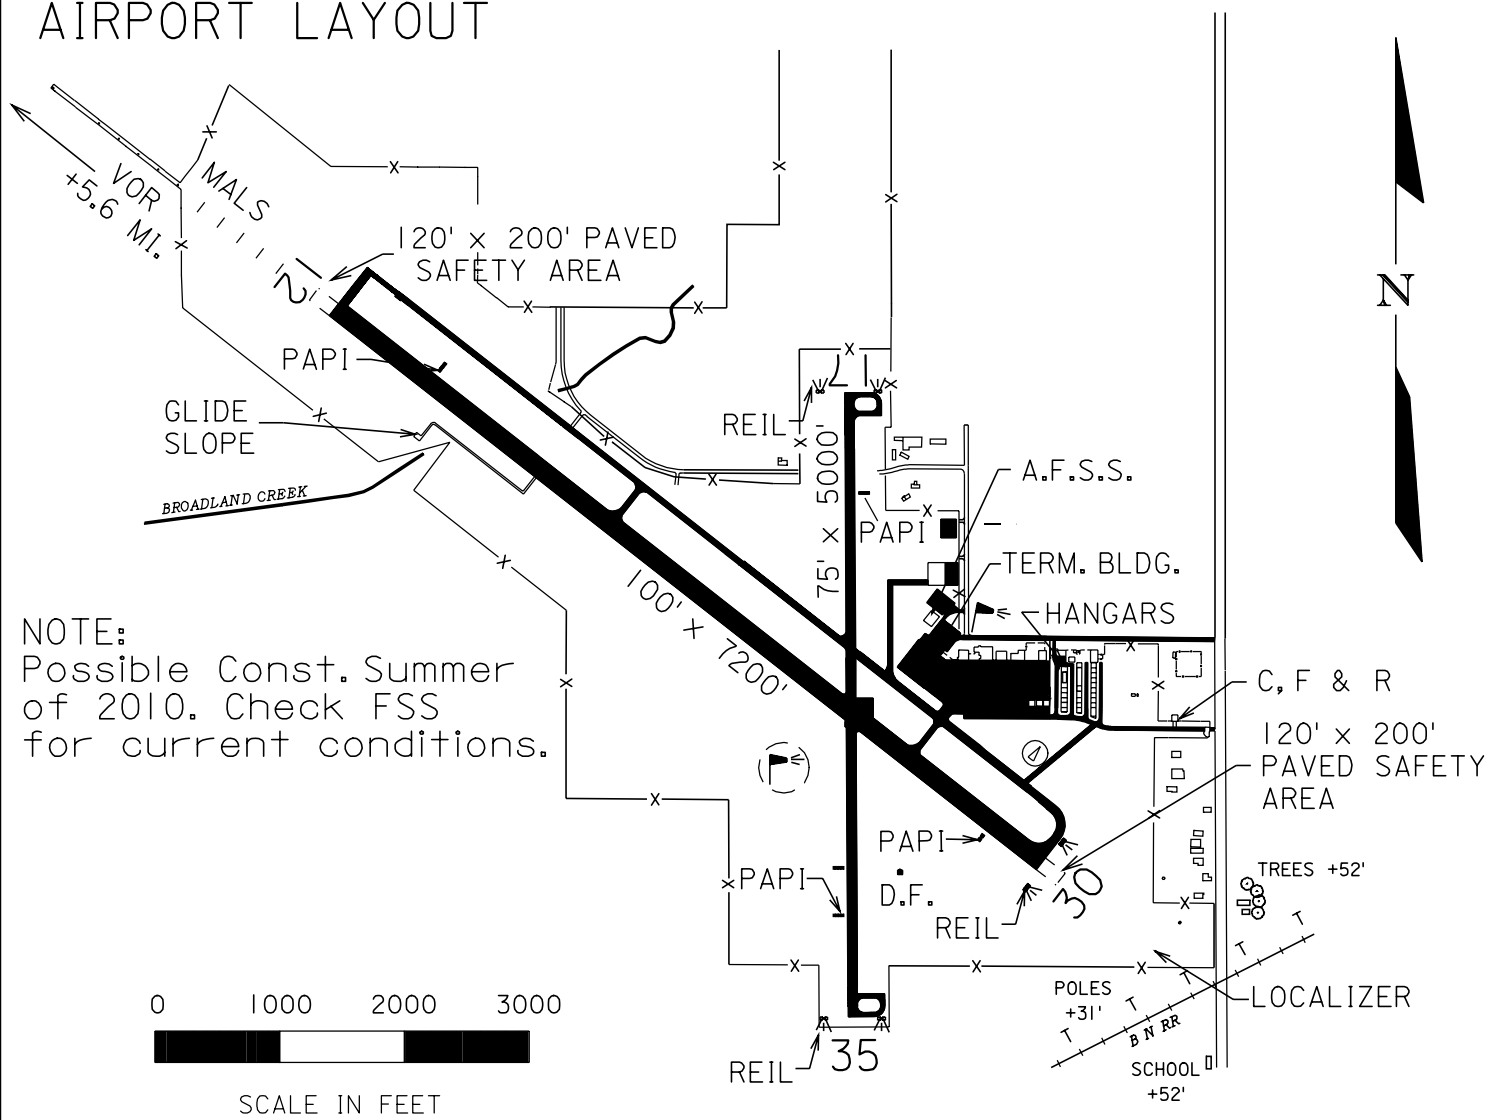

HURON

Airport Ident HON
HURON

AIRPORT LOCATION

AIRPORT LAYOUT

AIRPORT ELEVATION 1288'

RUNWAY SURFACE: 12 / 30 Concrete
17 / 35 Concrete

LIGHTED: 12/30, 17/35 and Beacon

FUEL: 100 LL, Jet Fuel

NAV. AIDS: HON VORTAC 117.6
ILS 110.3 I-HON
LOM 302/HO
REIL 17/35
MALS RAIL Rwy 12 REIL 30
PAPI's 17/35 & 12/30
GPS Rwy 12

FSS: 1-800-992-7433

WEATHER: FSS - 1-877-484-2799
ASOS - (605) 352-7531, Freq 118.125

REMARKS: Attended 0700 - Dusk

LIGHTS: Radio Request - Key Mike 123.0
3 Times Low Int & PAPI's
5 Times Med Int, VASI & MALS
7 Times High Int, VASI & MALS

HURON

Revised: 9/09