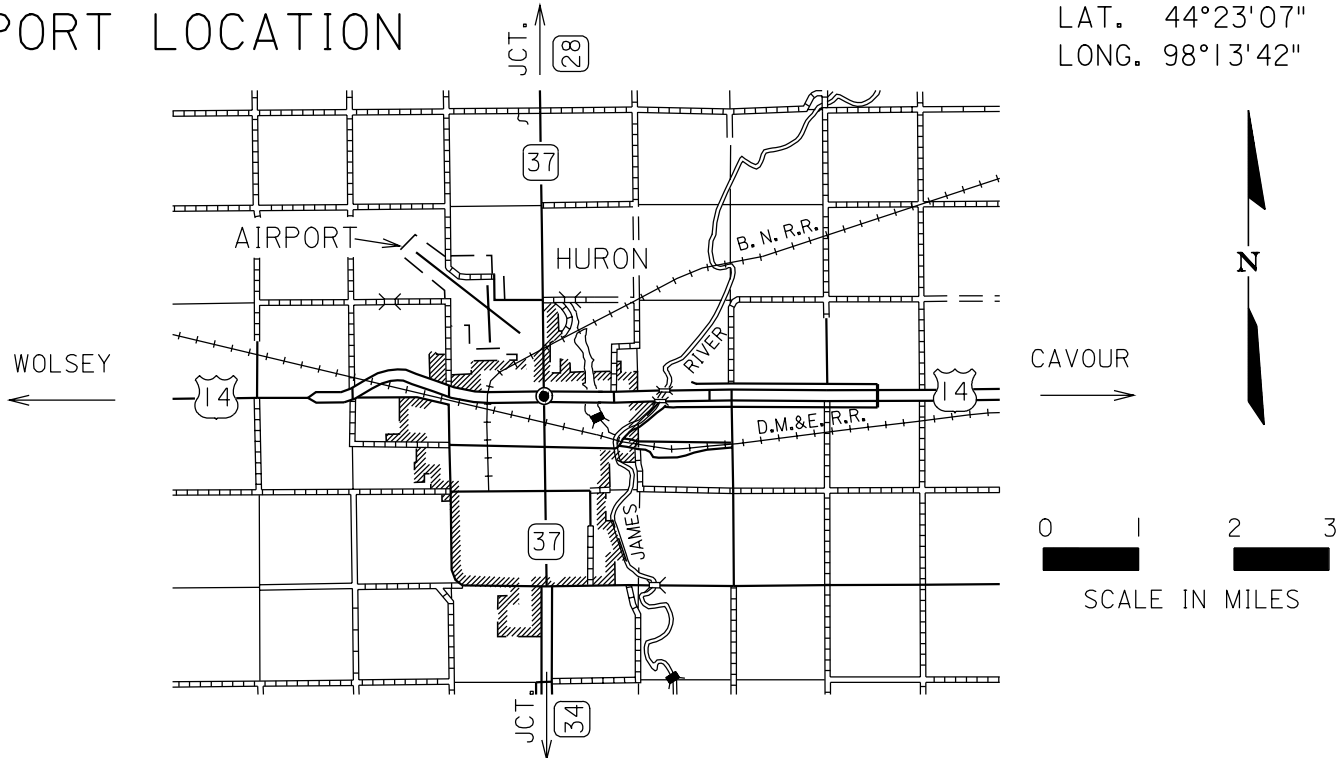

HURON

Airport Ident HON
HURON

AIRPORT LOCATION

AIRPORT LAYOUT

AIRPORT ELEVATION 1288'

RUNWAY SURFACE: 12 / 30 Concrete
17 / 35 Concrete

LIGHTED: 12/30, 17/35 and Beacon

FUEL: 100 LL, Jet Fuel

NAV. AIDS: HON VORTAC 117.6
ILS 110.3 I-HON
LOM 302/HO
REIL 17/35
MALS RAIL Rwy 12 REIL 30
PAPI's 17/35 & 12/30
GPS Rwy 12

FSS: 1-800-992-7433

WEATHER: FSS - 1-877-484-2799
ASOS - (605) 352-7531, Freq 118.125