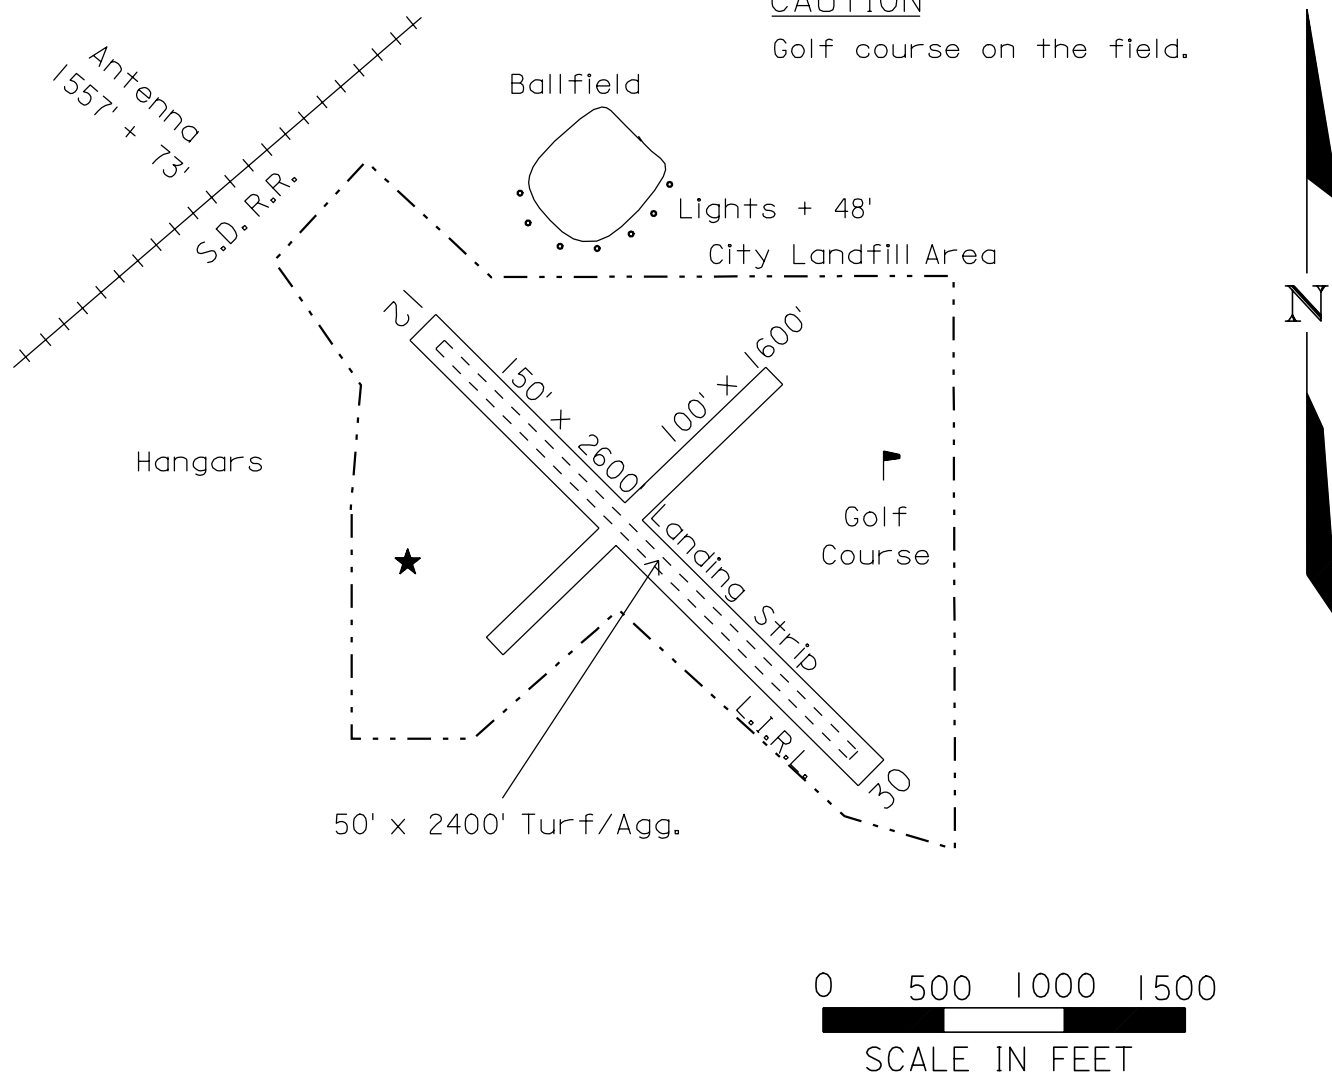

KADOKA

Airport Ident 5V8

KADOKA

AIRPORT LOCATION

Lat. 43° 45' 00"
Long. 101° 29' 45"

AIRPORT LAYOUT

CAUTION

Golf course on the field.

AIRPORT ELEVATION 2460'

RUNWAY SURFACE: 12 / 30 Turf
4 / 22 Turf

LIGHTED: 12 / 30 and Beacon

FUEL: None

REPAIRS: None

TRANSPORTATION: None

MEALS: In Town

MANAGER: Patrick Solon
(605) 837-2140