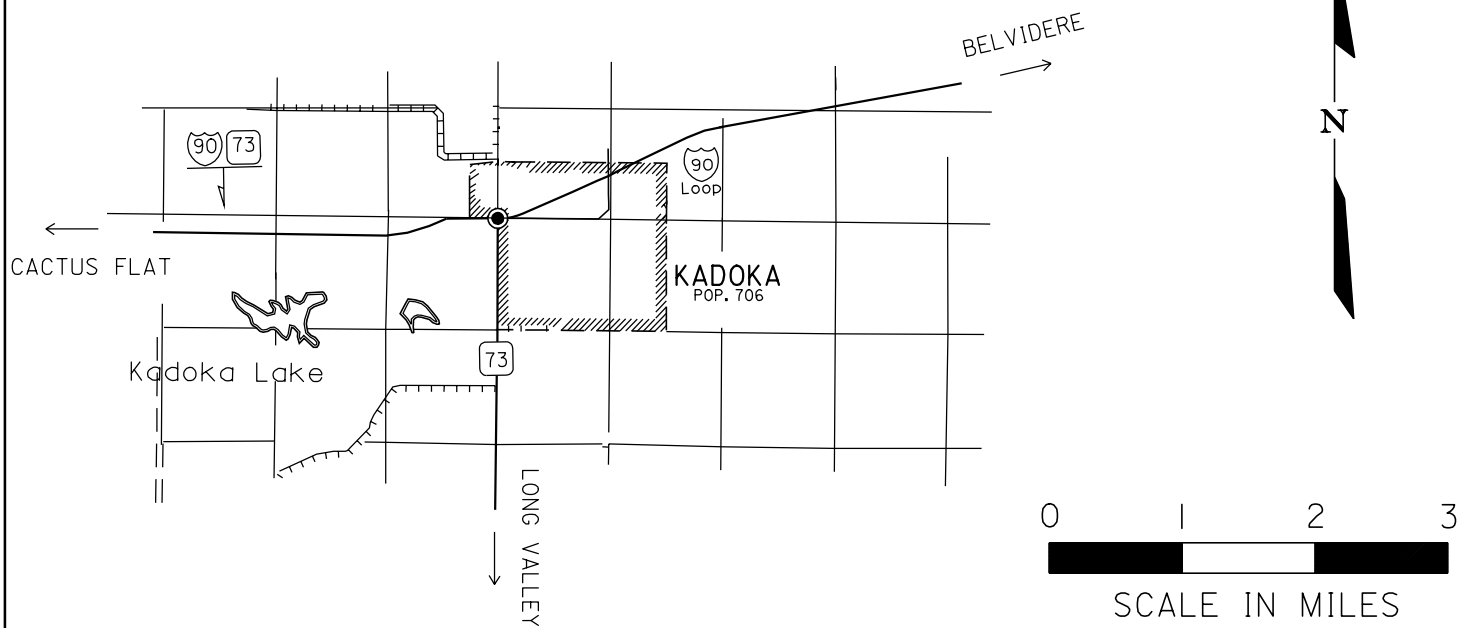

KADOKA

Airport Ident 5V8

KADOKA

AIRPORT LOCATION

Lat. 43° 45' 00"
Long. 101° 29' 45"

AIRPORT LAYOUT

CAUTION

Golf course on the field.

AIRPORT ELEVATION 2460'

RUNWAY SURFACE: 12 / 30 Turf
4 / 22 Turf

LIGHTED: 12 / 30 and Beacon

FUEL: None

REPAIRS: None

TRANSPORTATION: None

MEALS: In Town

MANAGER: Patrick Solon
(605) 837-2140