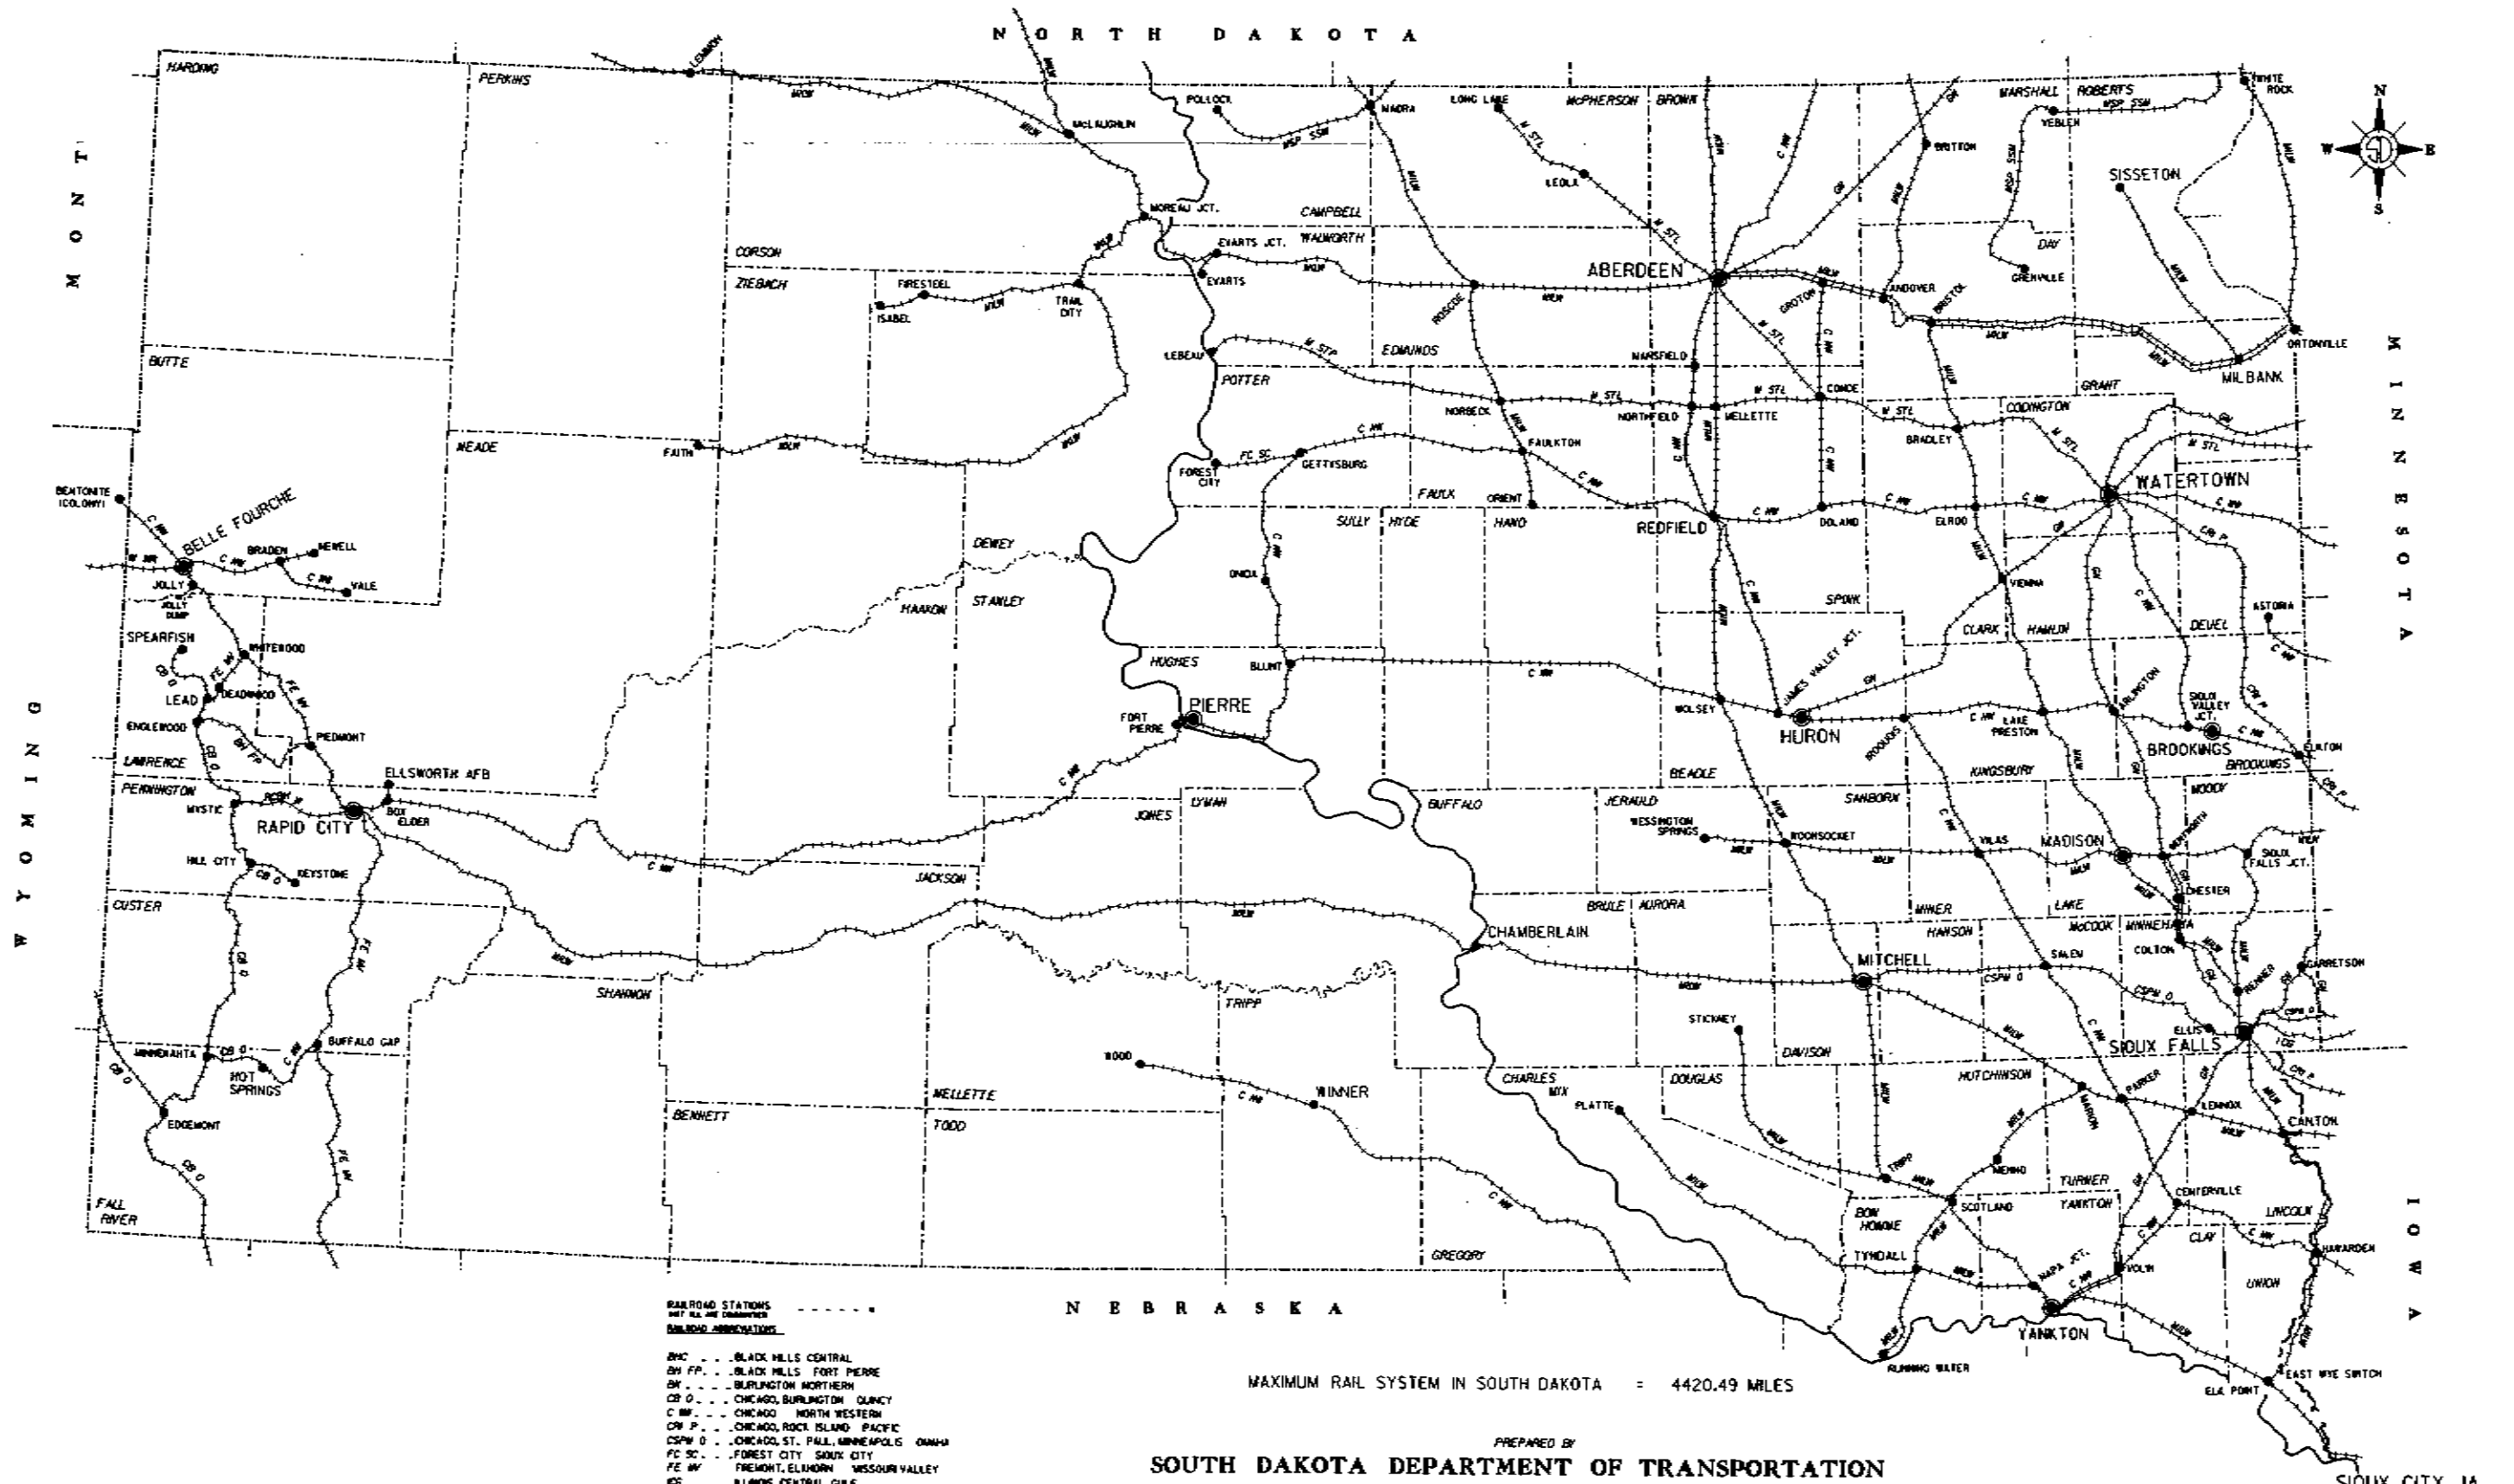

# SOUTH DAKOTA RAIL MAP - MAXIMUM SYSTEM

- RAILROAD STATIONS**  
 (NOT ALL ARE SHOWN)
- RAILROAD ABBREVIATIONS**
- BHC . . . BLACK HILLS CENTRAL
  - BH FP . . . BLACK HILLS FORT PIERRE
  - BH N . . . BURLINGTON NORTHERN
  - CB Q . . . CHICAGO BURLINGTON QUINCY
  - C NW . . . CHICAGO NORTH WESTERN
  - CR P . . . CHICAGO ROCK ISLAND PACIFIC
  - CSM O . . . CHICAGO ST. PAUL MINNEAPOLIS OMAHA
  - FC SC . . . FOREST CITY SIOUX CITY
  - FE W . . . FREMONT, ELKHORN MISSOURI VALLEY
  - IG . . . ILLINOIS CENTRAL GULF
  - MLR . . . MILWAUKEE ROAD
  - MSP SSM . . . MINNEAPOLIS, ST. PAUL, SALT STE. MARIE
  - M STL . . . MINNEAPOLIS ST. LOUIS
  - ROBY W . . . RAPID CITY, BLACK HILLS WESTERN
  - W M . . . WYOMING MISSOURI RIVER