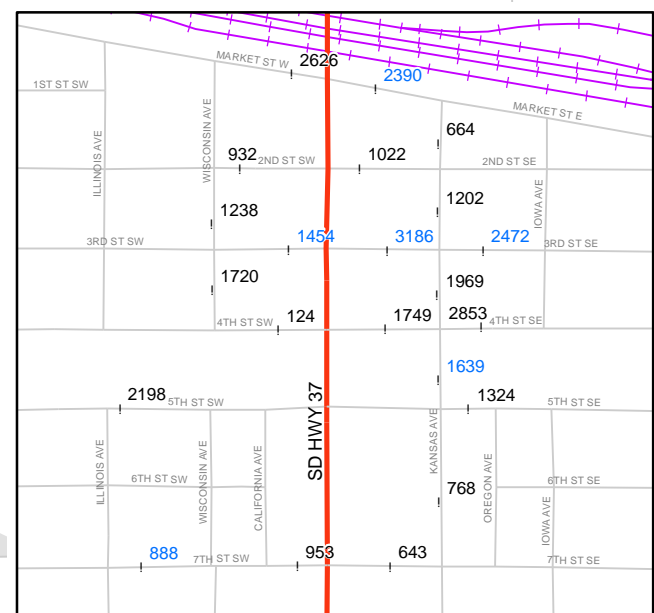

# 4

## Beadle County

### Huron

- Legend**
- Local Roads
  - == Interstate Highways
  - == US Numbered Highways
  - == State Numbered Highways
  - Railroads

- Year of Count**
- 2008 - Blue
  - 2007 - Red
  - 2006 - Green
  - 2005 - Black
  - 2004 - Orange
  - 2003 - Purple