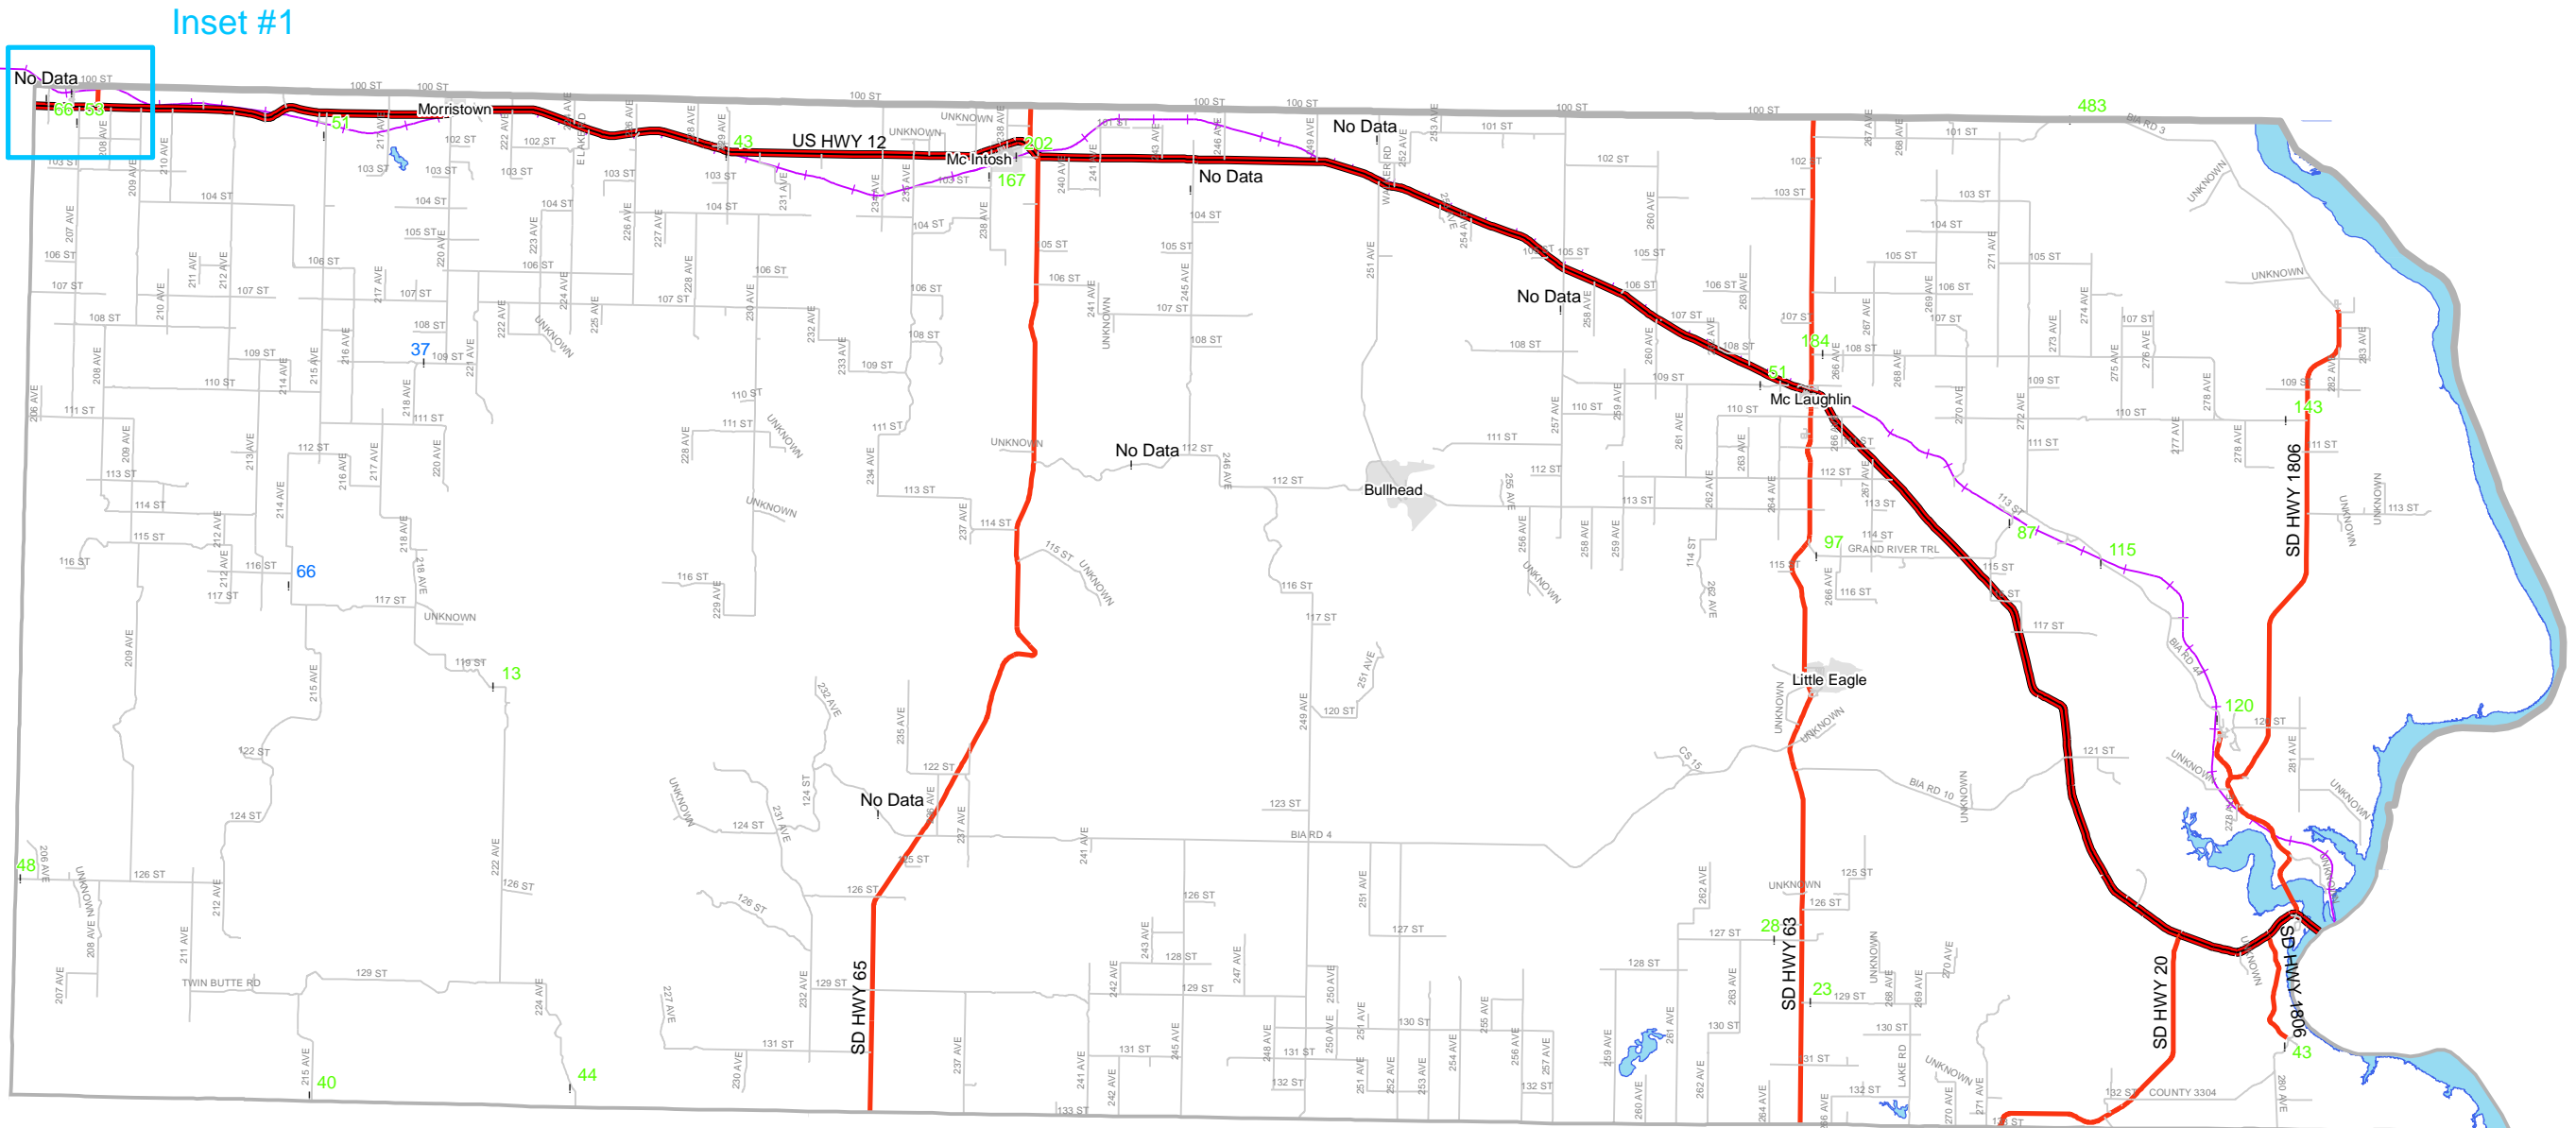

Corson County

- Legend**
- Local Roads
  - Interstate Highways
  - US Numbered Highways
  - State Numbered Highways
  - Railroads

- Year of Count**
- 2008 - Blue
  - 2007 - Red
  - 2006 - Green
  - 2005 - Black
  - 2004 - Orange
  - 2003 - Purple

Inset #1

McIntosh

Mc Laughlin