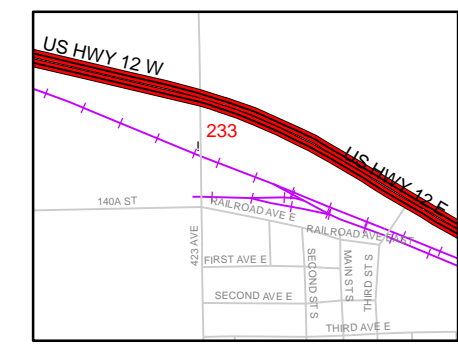

Andover

Bristol

Webster

Waubay

- Legend**
- Local Roads
  - Interstate Highways
  - US Numbered Highways
  - State Numbered Highways
  - Railroads

- Year of Count**
- 2008 - Blue
  - 2007 - Red
  - 2006 - Green
  - 2005 - Black
  - 2004 - Orange
  - 2003 - Purple

## Day County