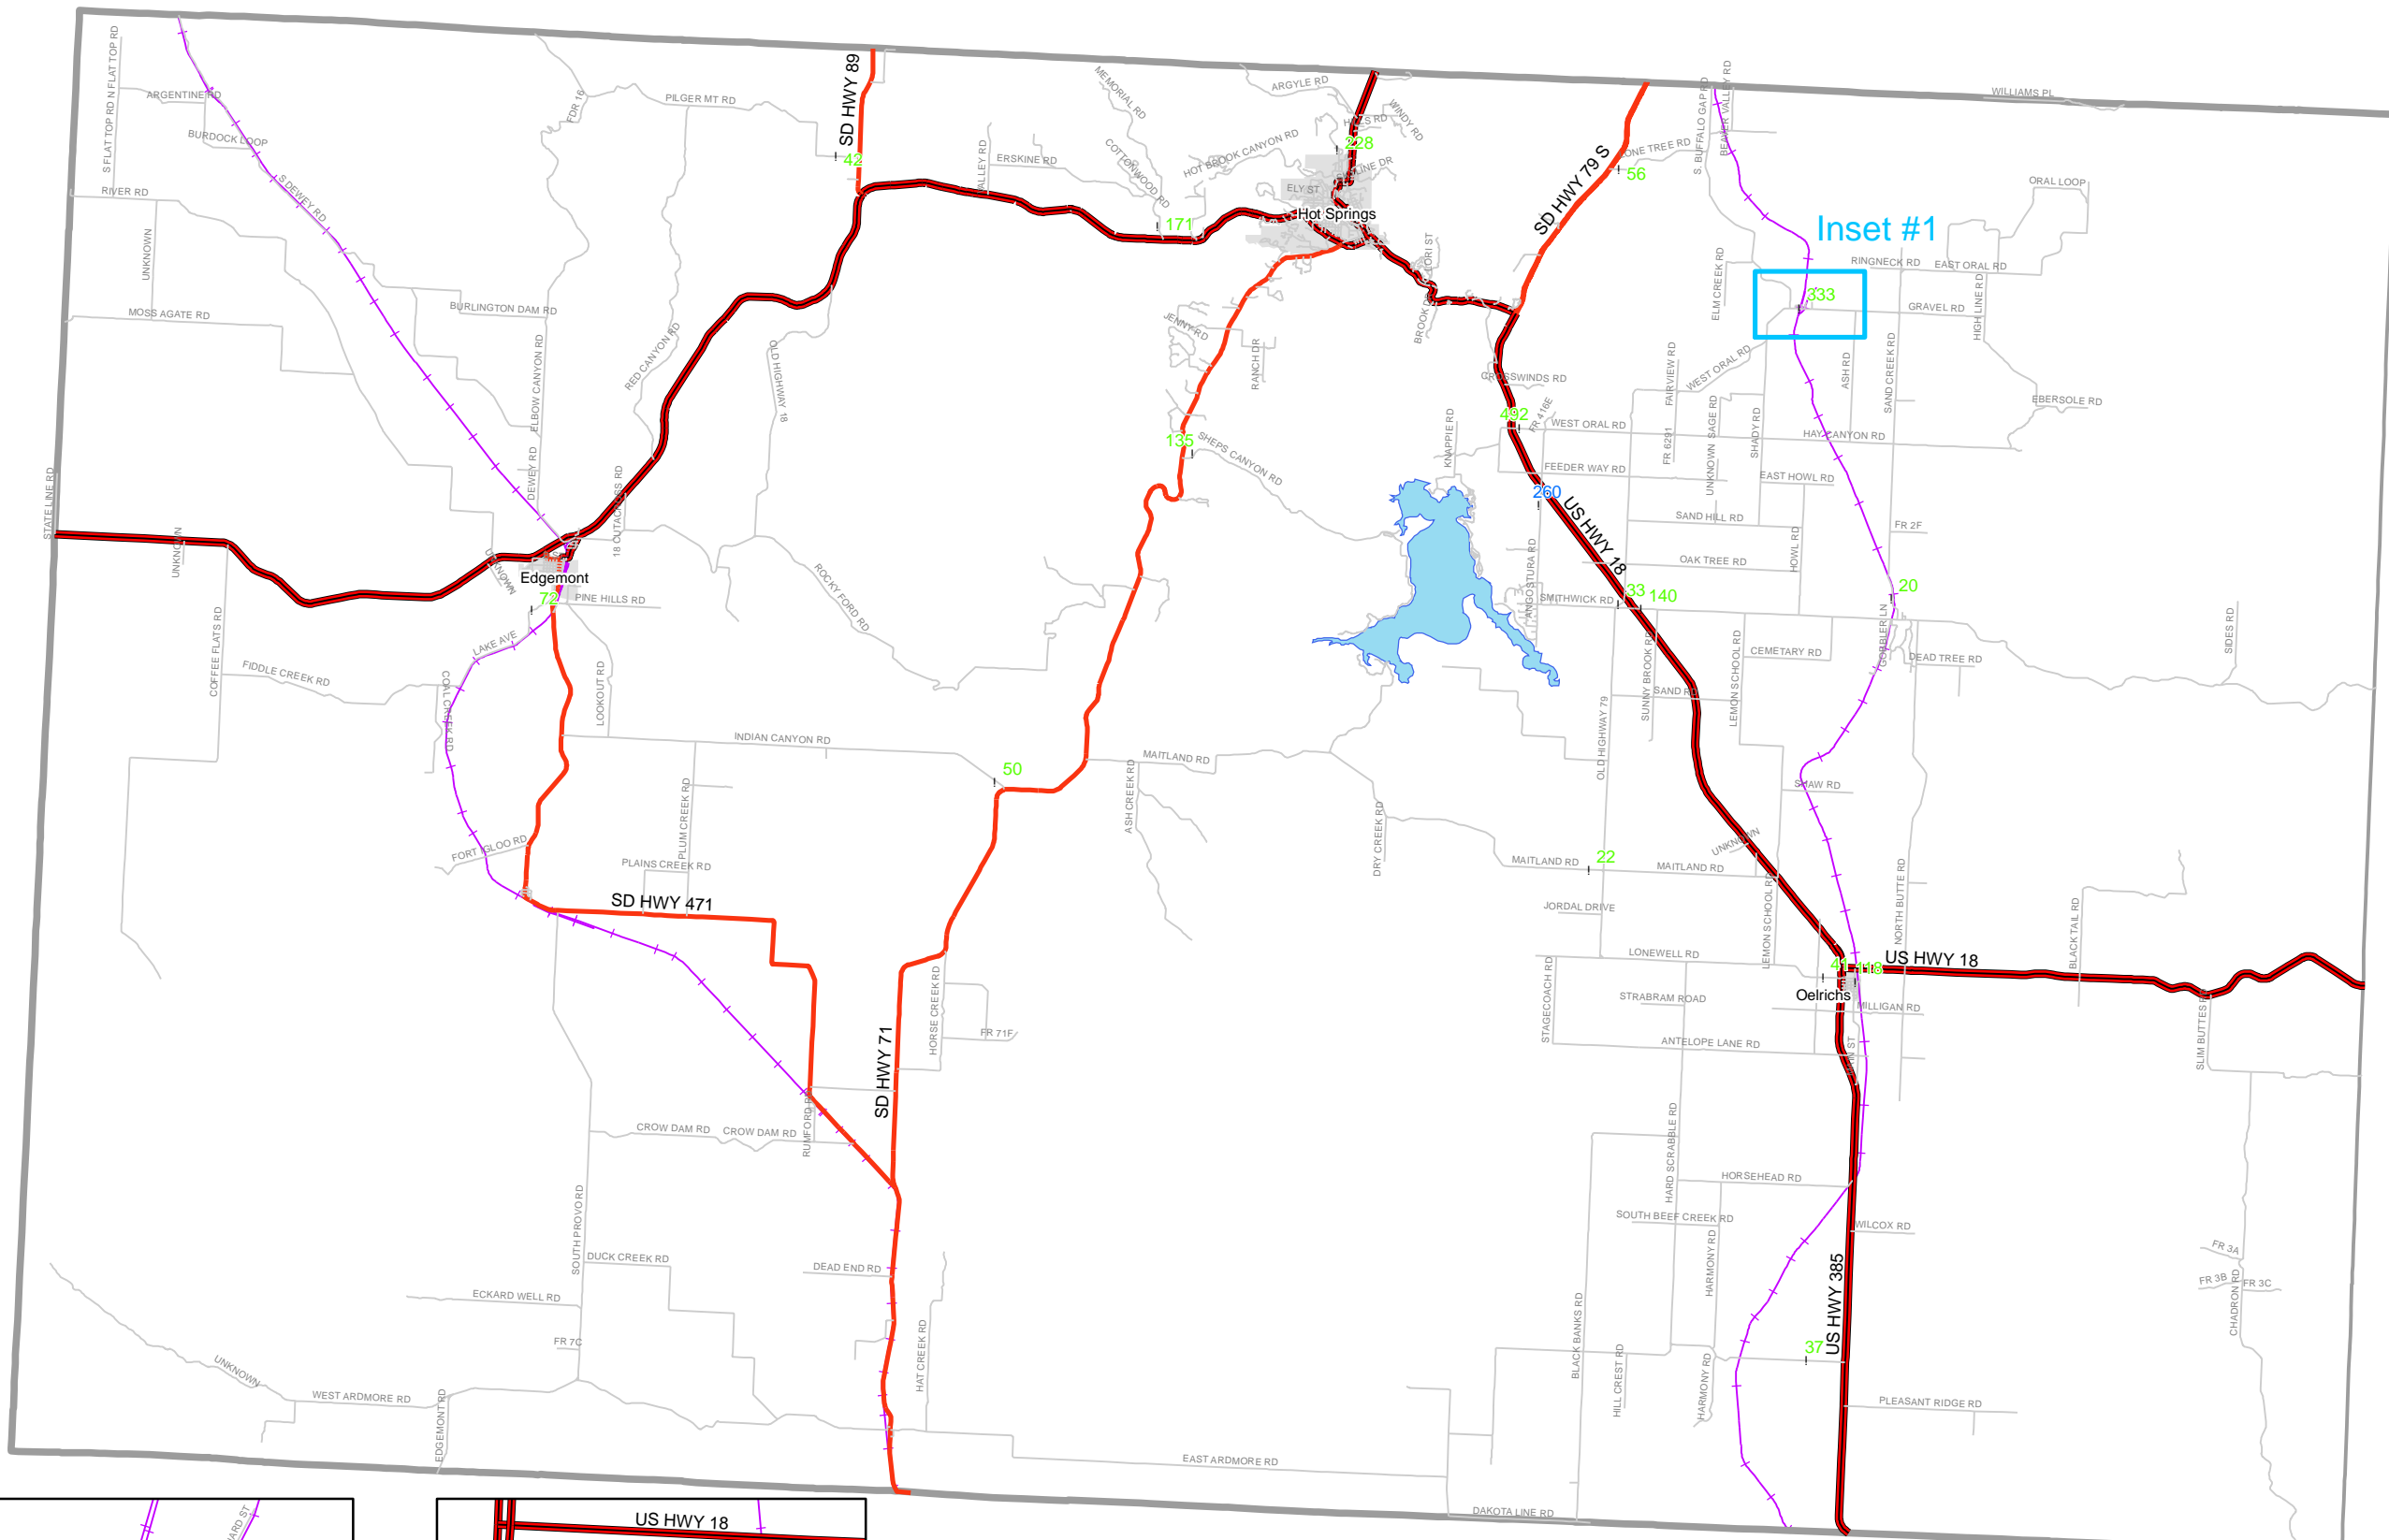

## Fall River County

### Legend

- Local Roads
- Interstate Highways
- US Numbered Highways
- State Numbered Highways
- Railroads

### Year of Count

- 2008 - Blue
- 2007 - Red
- 2006 - Green
- 2005 - Black
- 2004 - Orange
- 2003 - Purple

Inset #1

Oelrichs