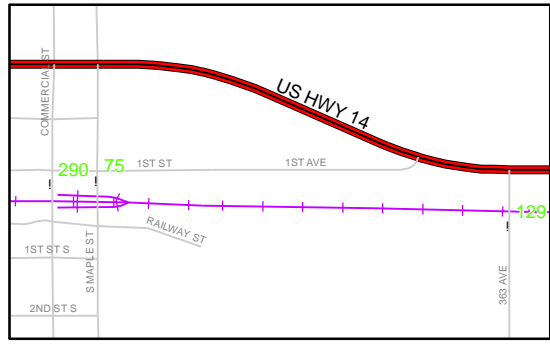

Ree Height

Miller

St Lawrence

4 Hand County

- Legend**
- Local Roads
 - Interstate Highways
 - US Numbered Highways
 - State Numbered Highways
 - Railroads

- Year of Count**
- 2008 - Blue
 - 2007 - Red
 - 2006 - Green
 - 2005 - Black
 - 2004 - Orange
 - 2003 - Purple