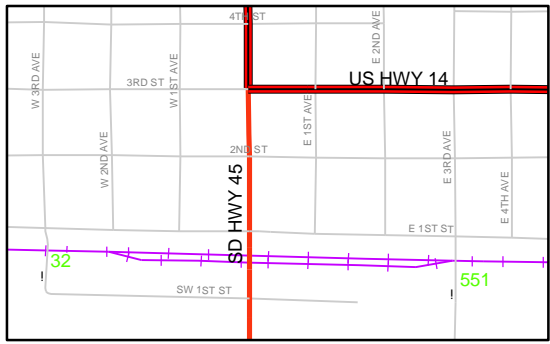

Ree Height

Miller

St Lawrence

4 Hand County

- Legend**
- Local Roads
 - Interstate Highways
 - US Numbered Highways
 - State Numbered Highways
 - Railroads

- Year of Count**
- 2008 - Blue
 - 2007 - Red
 - 2006 - Green
 - 2005 - Black
 - 2004 - Orange
 - 2003 - Purple