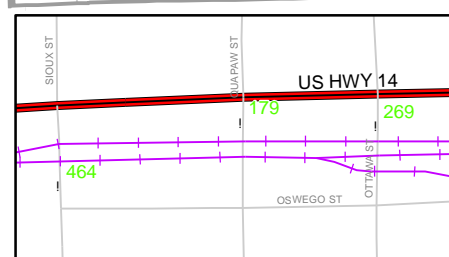

4

Kingsbury County

Legend

- Local Roads
- Interstate Highways
- US Numbered Highways
- State Numbered Highways
- Railroads

Year of Count

- 2008 - Blue
- 2007 - Red
- 2006 - Green
- 2005 - Black
- 2004 - Orange
- 2003 - Purple