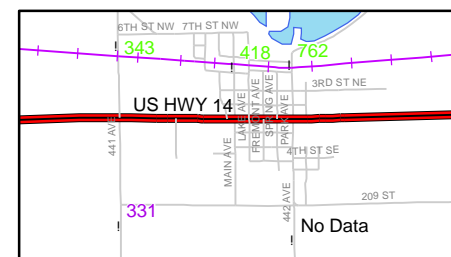

Lake Preston