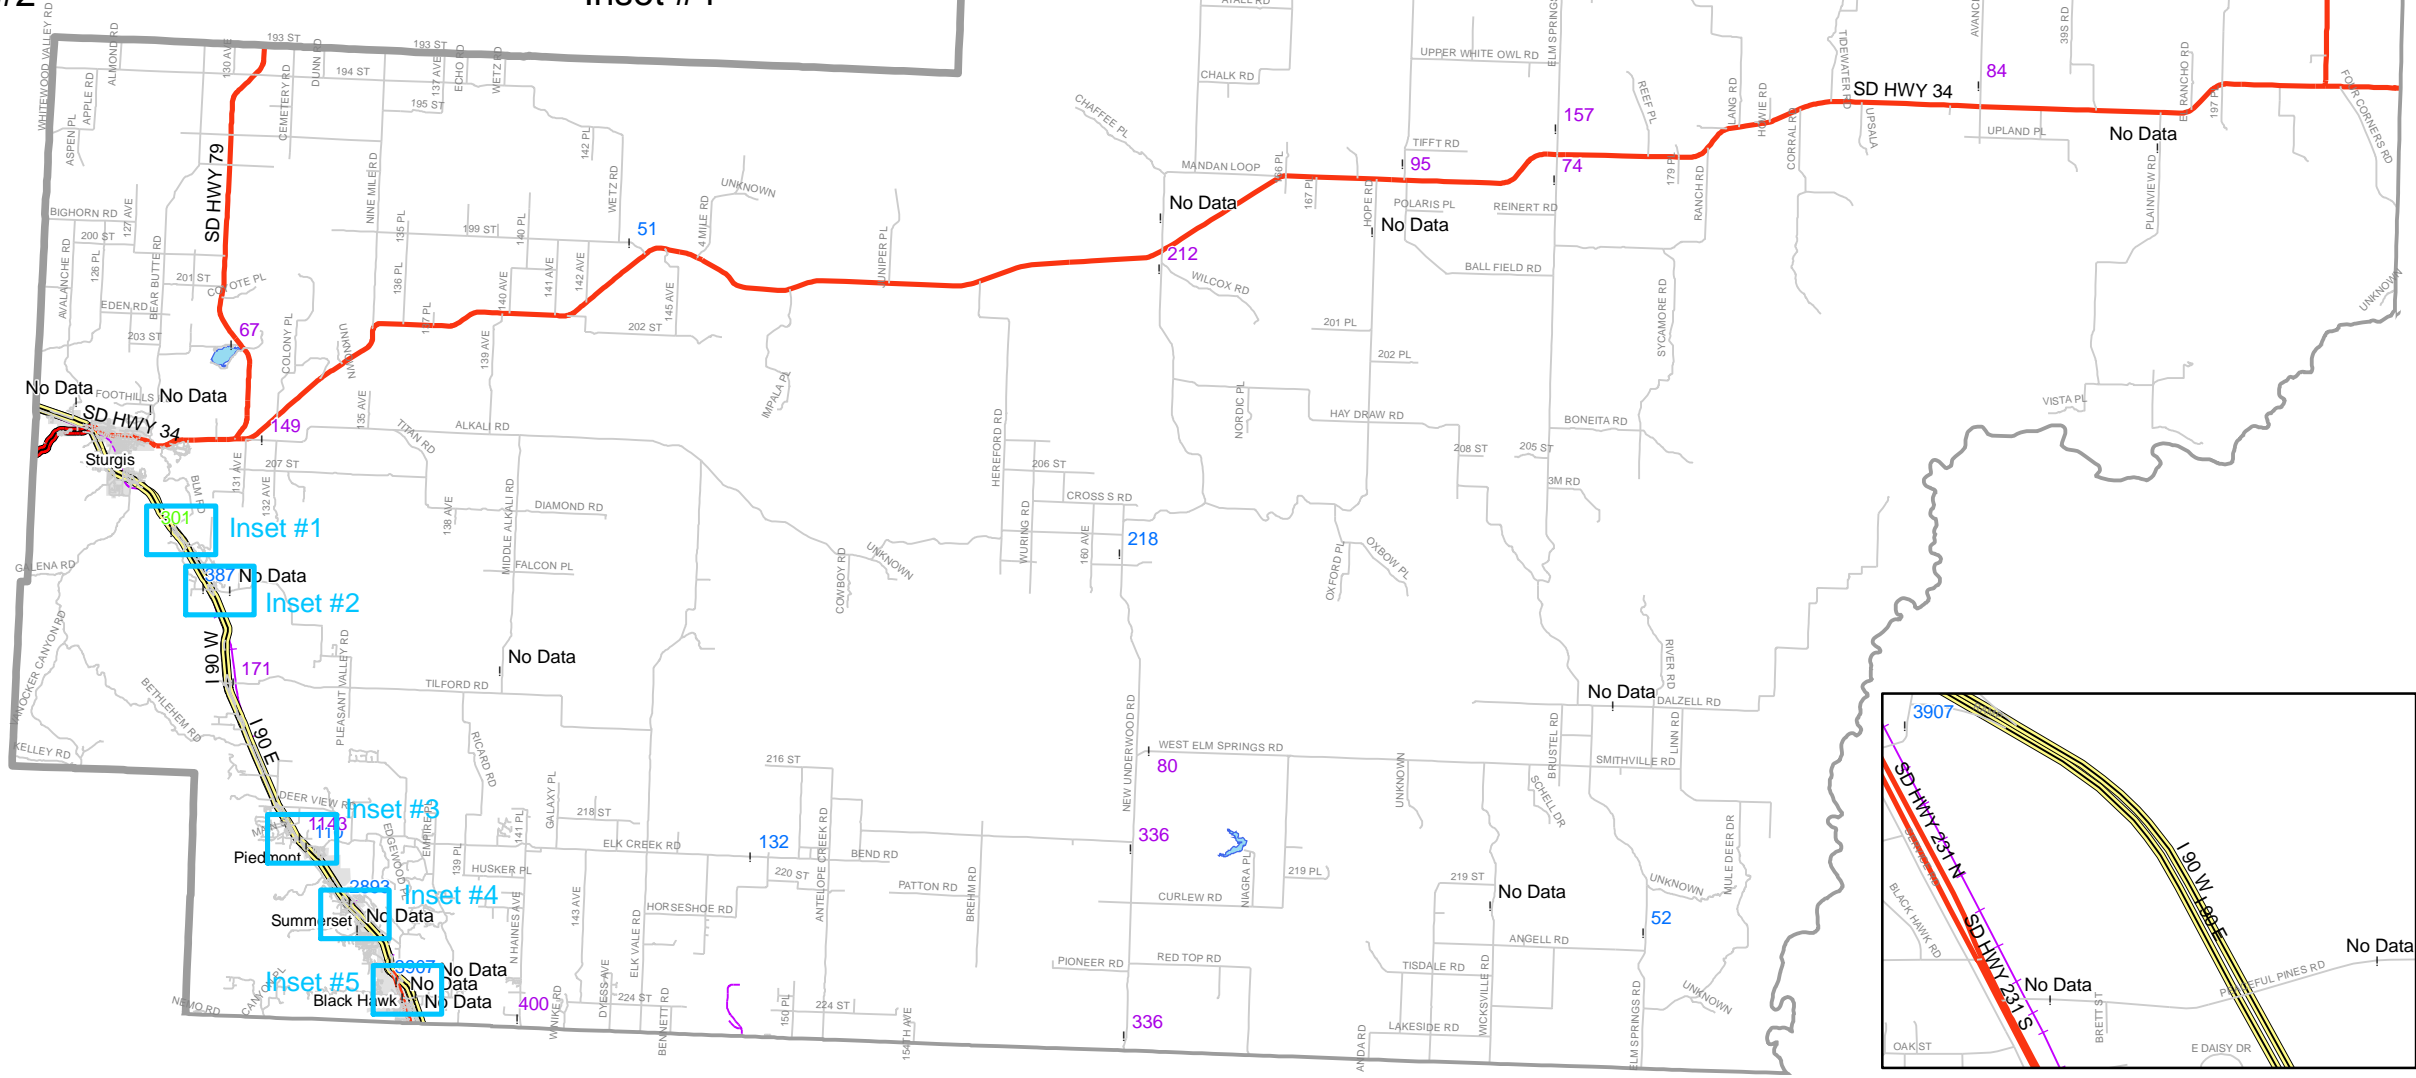

Inset #1

Inset #3

Inset #2

Inset #4

## Meade County

- Legend**
- Local Roads
  - Interstate Highways
  - US Numbered Highways
  - State Numbered Highways
  - Railroads

- Year of Count**
- 2008 - Blue
  - 2007 - Red
  - 2006 - Green
  - 2005 - Black
  - 2004 - Orange
  - 2003 - Purple

Inset #5