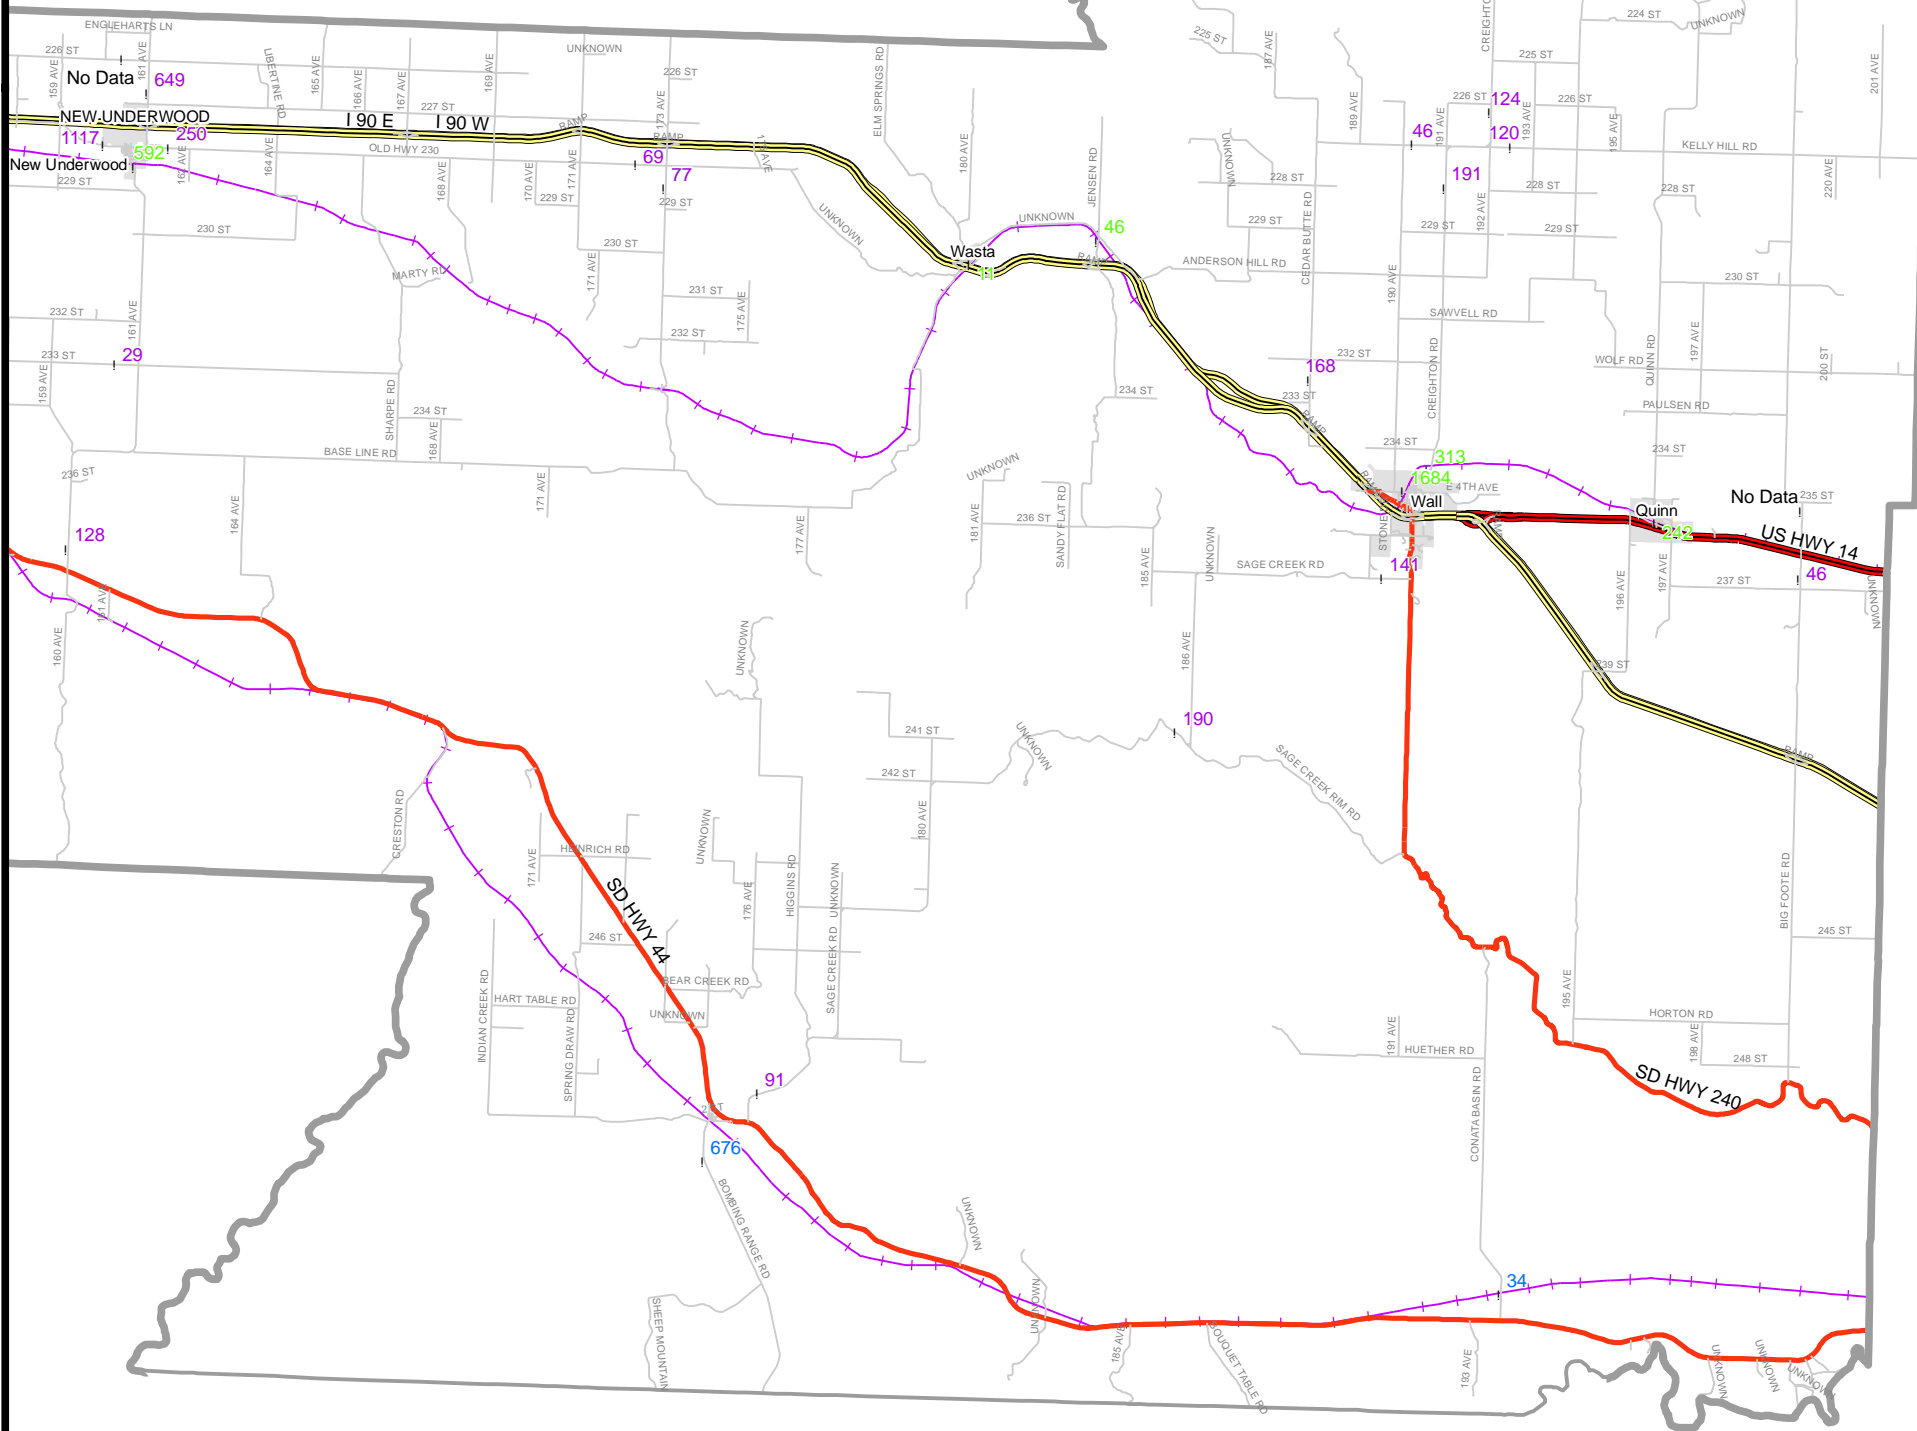

New Underwood

Wall

Wasta

Quinn

4

Pennington
County
East

Legend

- Local Roads
- Interstate Highways
- US Numbered Highways
- State Numbered Highways
- Railroads

Year of Count

- 2008 - Blue
- 2007 - Red
- 2006 - Green
- 2005 - Black
- 2004 - Orange
- 2003 - Purple