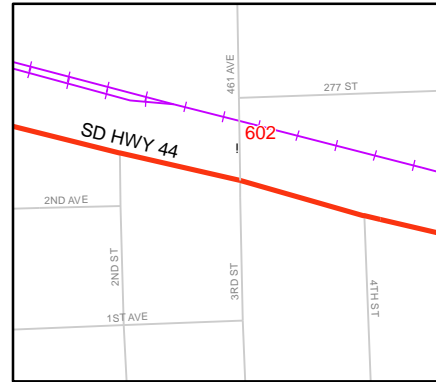

Dolton

Marion

Parker

Chancellorsville

Legend

- Local Roads
- Interstate Highways
- US Numbered Highways
- State Numbered Highways
- Railroads

Year of Count

- 2008 - Blue
- 2007 - Red
- 2006 - Green
- 2005 - Black
- 2004 - Orange
- 2003 - Purple

4

**Turner
County**