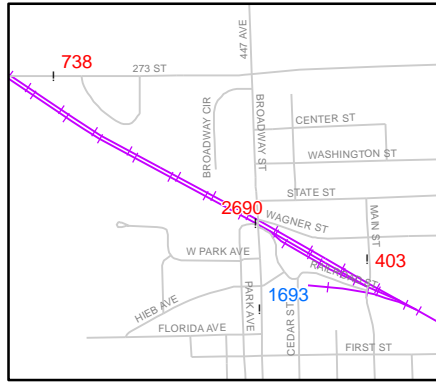

Dolton

Marion

Parker

Chancellorsville

Legend

- Local Roads
- Interstate Highways
- US Numbered Highways
- State Numbered Highways
- Railroads

Year of Count

- 2008 - Blue
- 2007 - Red
- 2006 - Green
- 2005 - Black
- 2004 - Orange
- 2003 - Purple

4

**Turner
County**