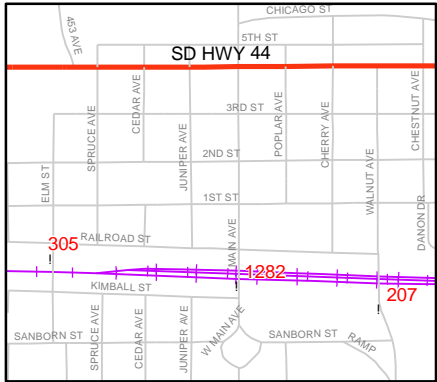

Dolton

Marion

Parker

Chancellorsville

Legend

- Local Roads
- Interstate Highways
- US Numbered Highways
- State Numbered Highways
- Railroads

Year of Count

- 2008 - Blue
- 2007 - Red
- 2006 - Green
- 2005 - Black
- 2004 - Orange
- 2003 - Purple

4

**Turner
County**