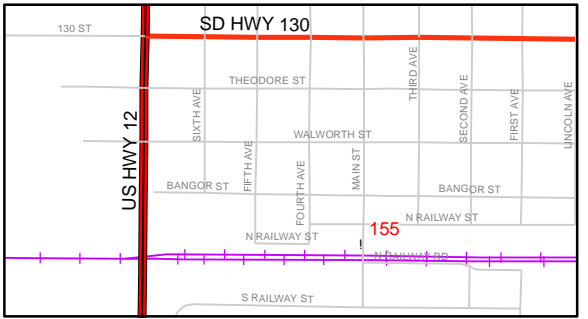

4

Walworth County

- Legend**
- Local Roads
 - Interstate Highways
 - US Numbered Highways
 - State Numbered Highways
 - Railroads

- Year of Count**
- 2008 - Blue
 - 2007 - Red
 - 2006 - Green
 - 2005 - Black
 - 2004 - Orange
 - 2003 - Purple

SE Mobridge

Glenham

Selby

Java