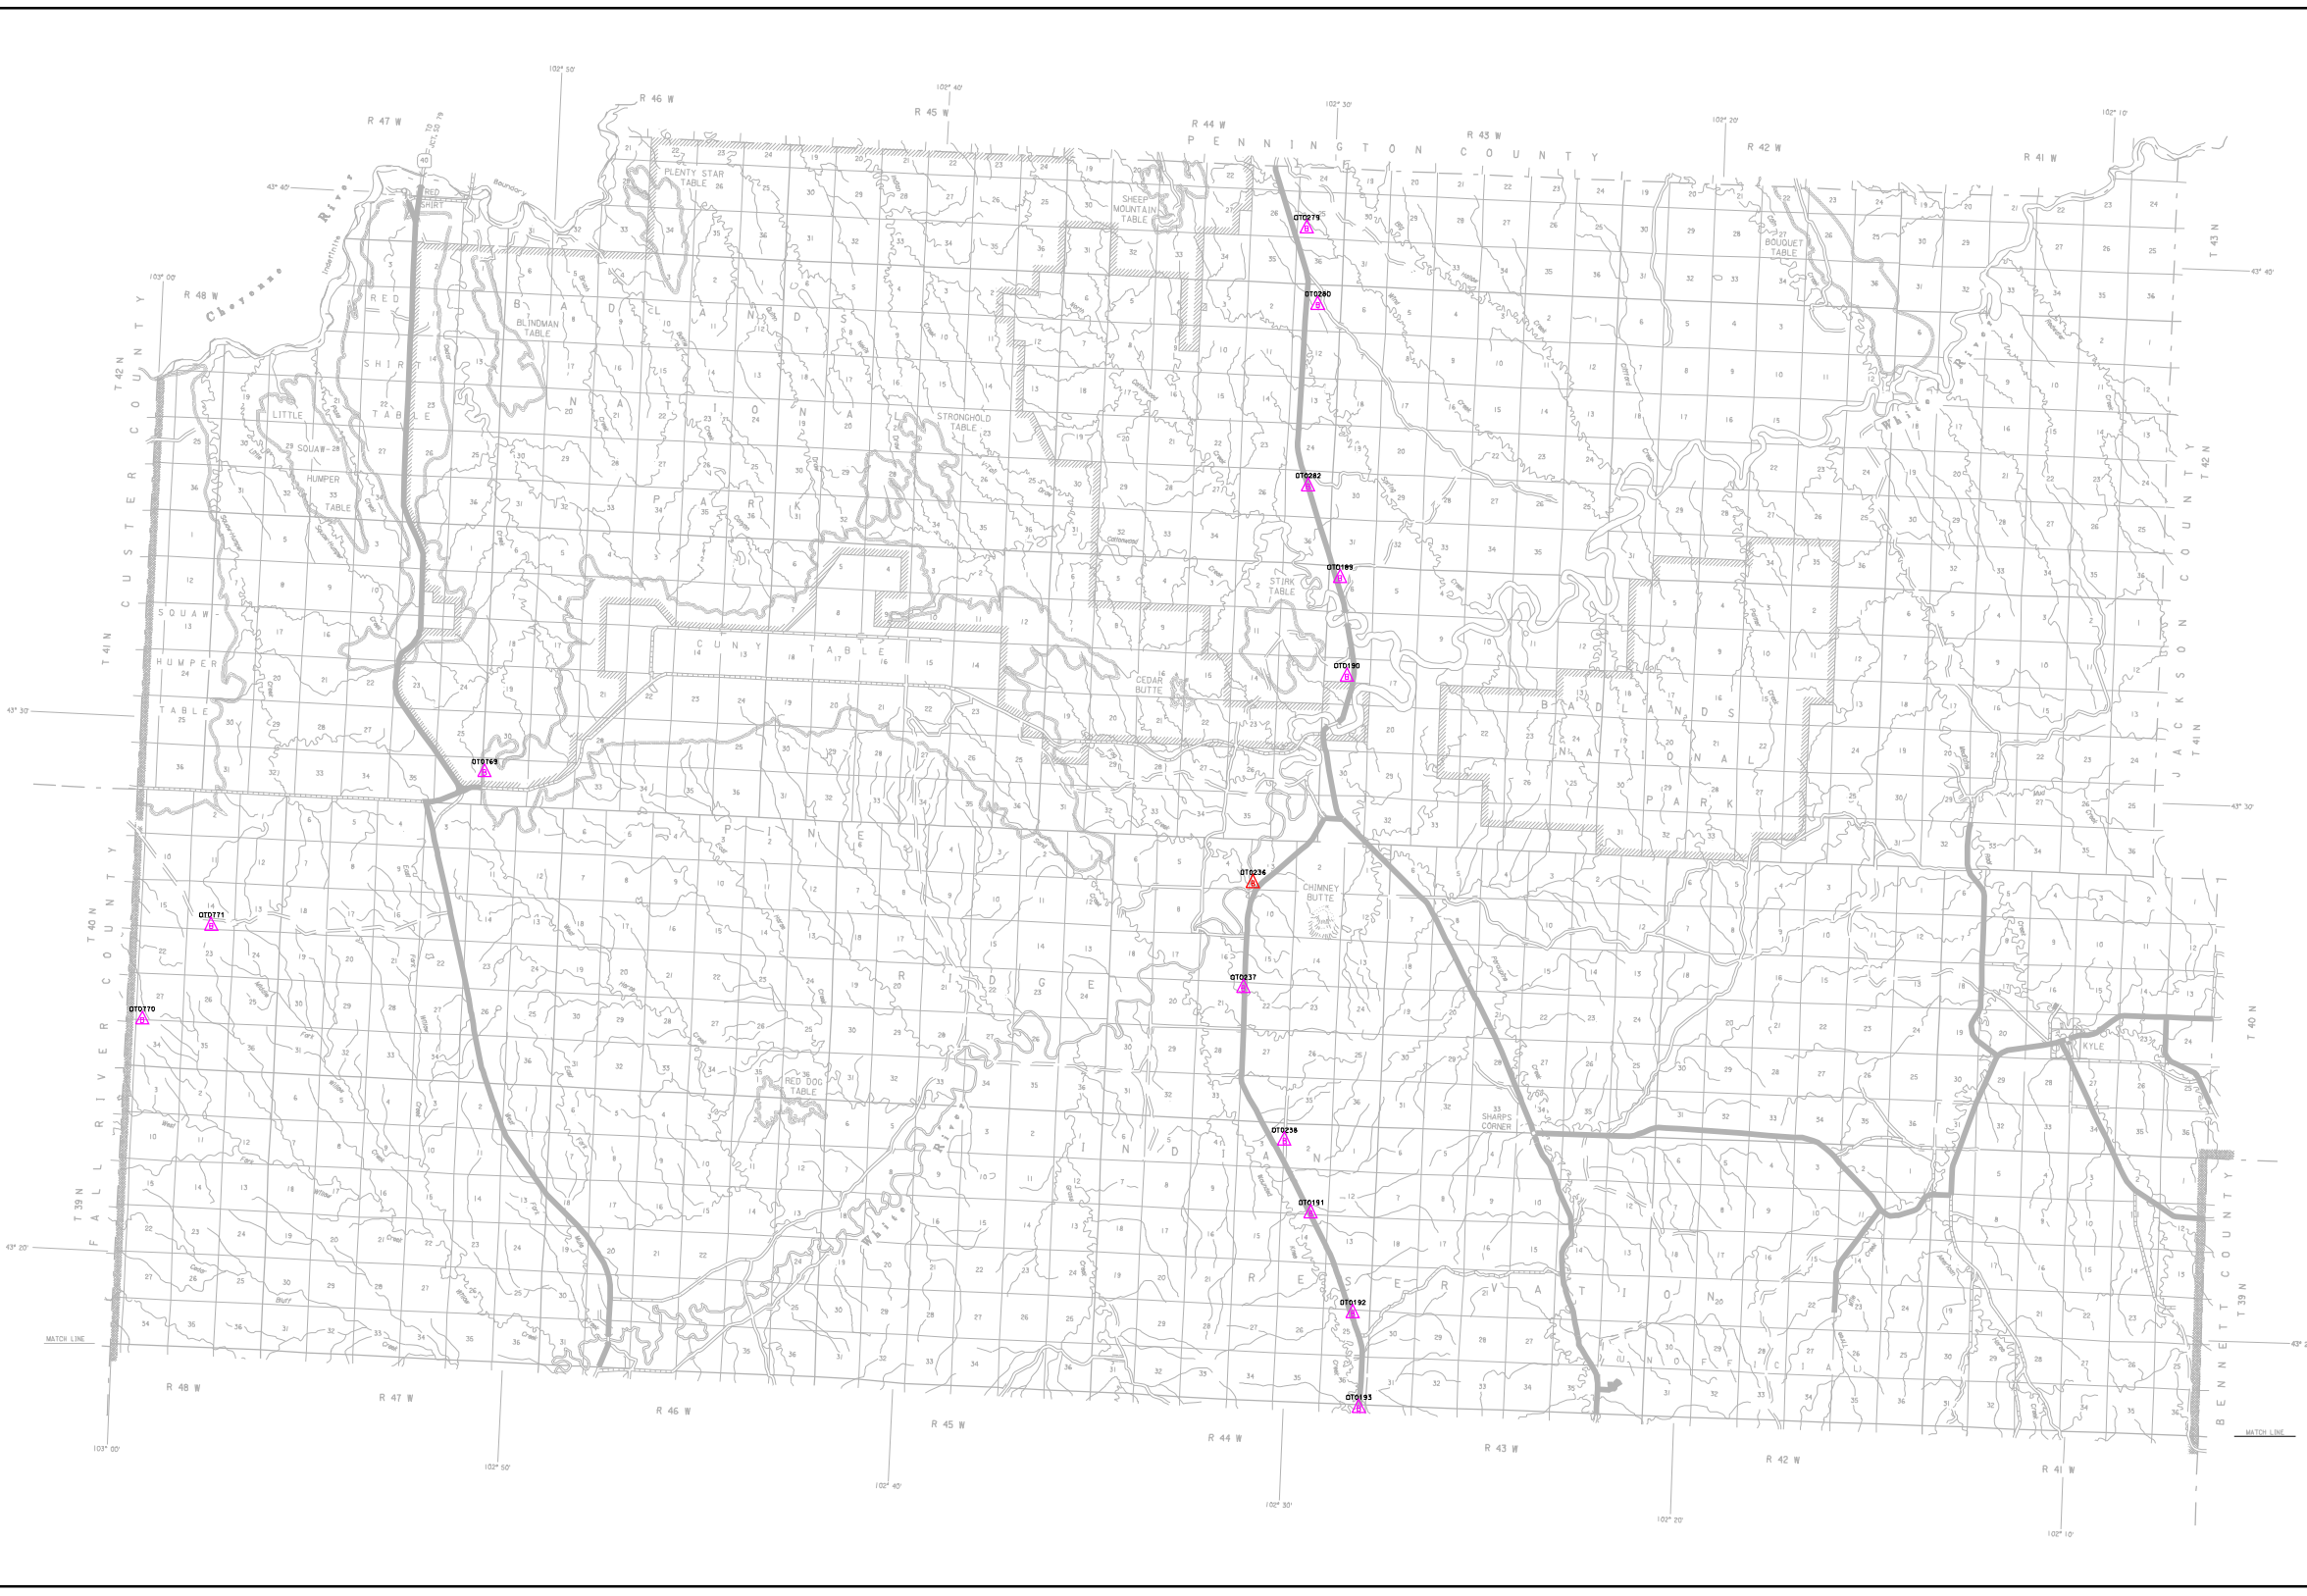

77-1-N
KIMDOL NONNERS
7774 HILSON
VANDER HAUDES

BENCH MARKS WITH PID NUMBERS

LEGEND

- ▲ - BENCH MARKS
- ▲ - BENCH MARKS REPORTED AS NOT FOUND
- NM2128 - POINT ID NUMBER

NORTH HALF SHANNON COUNTY SOUTH DAKOTA

UNIVERSAL TRANSVERSE MERCATOR PROJECTION

SHANNON COUNTY NORTH HALF SOUTH DAKOTA