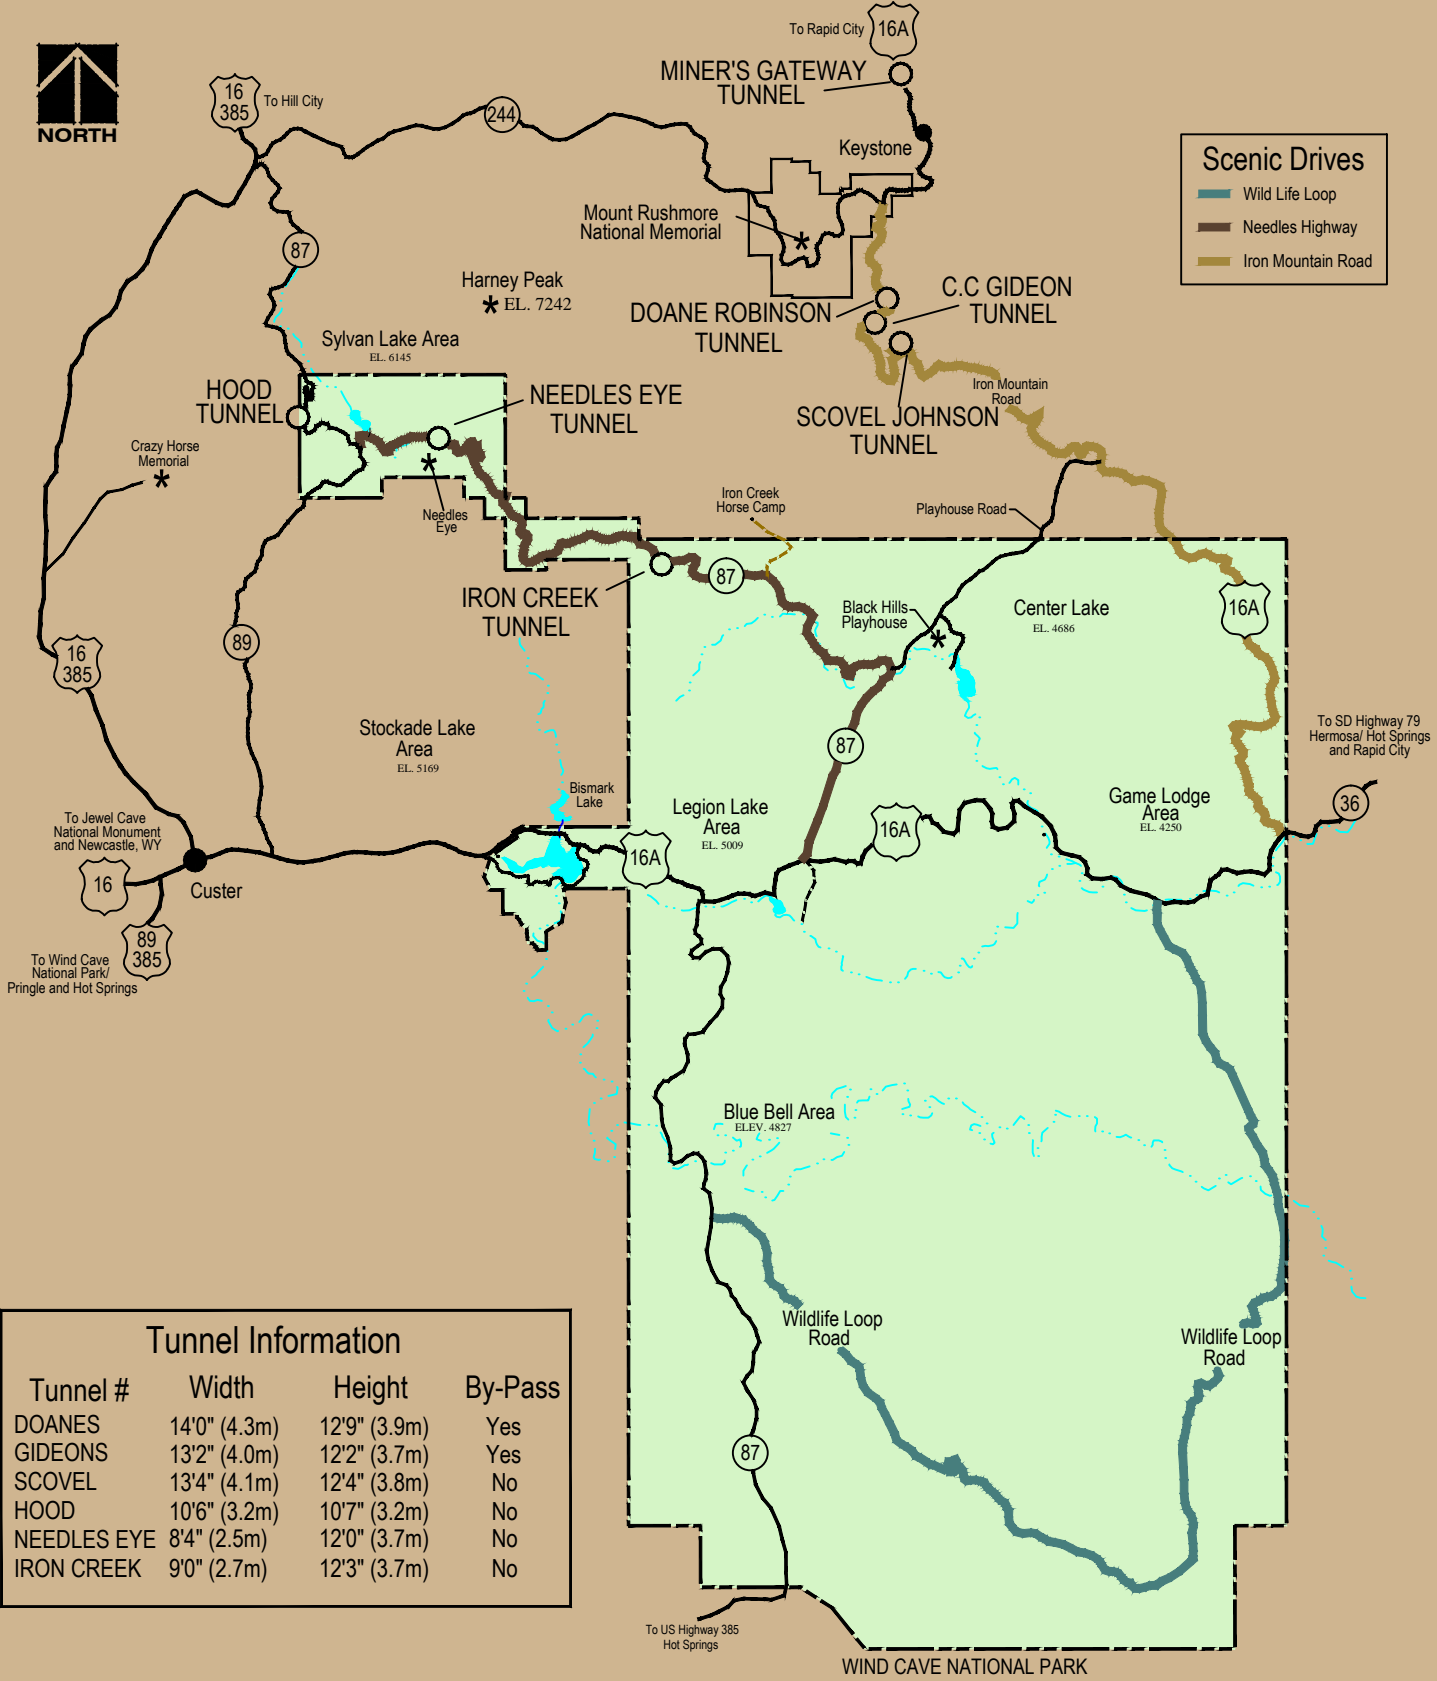

# PETER NORBECK SCENIC BYWAY TUNNEL NAMES

**Scenic Drives**

- Wild Life Loop
- Needles Highway
- Iron Mountain Road

Tunnel Information			
Tunnel #	Width	Height	By-Pass
DOANES	14'0" (4.3m)	12'9" (3.9m)	Yes
GIDEONS	13'2" (4.0m)	12'2" (3.7m)	Yes
SCOVEL	13'4" (4.1m)	12'4" (3.8m)	No
HOOD	10'6" (3.2m)	10'7" (3.2m)	No
NEEDLES EYE	8'4" (2.5m)	12'0" (3.7m)	No
IRON CREEK	9'0" (2.7m)	12'3" (3.7m)	No